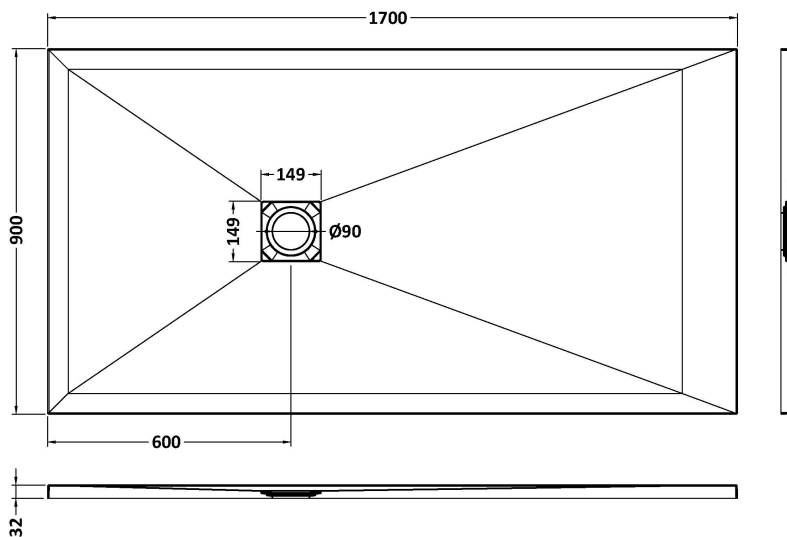

Sales Code: NLT71064

Description: Rectangular Shower Tray 1700X900

Product Dimensions

Length (mm):	1700
Width (mm):	900
Height (mm):	33
Nett Weight (kg):	66.3

Packaging Dimensions

Length (mm):	1740
Width (mm):	940
Height (mm):	73
Gross Weight (kg):	66.3

Packaging Data

Box Colour:	Shrinkwrap & Polystyrene
Box Qty:	1
Label Size:	100 x 50
Label Colour:	White Label
Label Qty:	2

Outer Box Dimensions (If Applicable)

Length (mm):	
Width (mm):	
Height (mm):	
Gross Weight (kg):	
Barcode:	5056462656472

Product Details

Country of Origin:	United Kingdom
Fitting Instruction:	No
CE Certification:	Yes
Colour/Finish:	Slate Grey
Product Material:	Acrylic Capped ABS Caco3 & Pu
Material Colour Reference:	Slate Grey
Radius:	0
Waste Required (mm):	90
Compatible with Leg Kit:	No