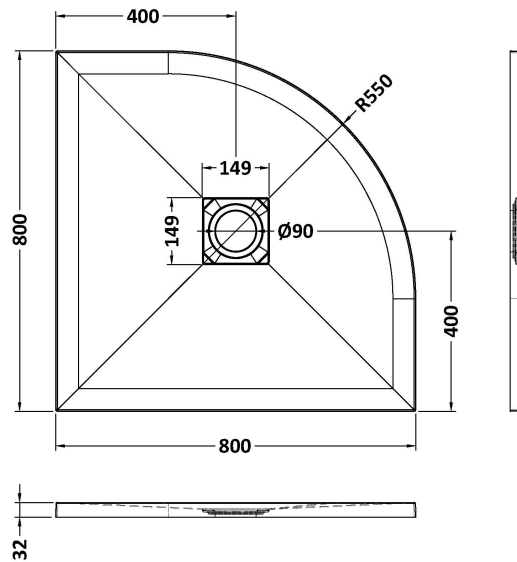

Sales Code: NLT71105

Description: Quadrant Shower Tray 800X800

Product Dimensions

Length (mm):	800
Width (mm):	800
Height (mm):	33
Nett Weight (kg):	22.73

Packaging Dimensions

Length (mm):	840
Width (mm):	840
Height (mm):	73
Gross Weight (kg):	22.73

Packaging Data

Box Colour:	Shrinkwrap & Polystyrene
Box Qty:	1
Label Size:	100 x 50
Label Colour:	White Label
Label Qty:	2

Outer Box Dimensions (If Applicable)

Length (mm):	
Width (mm):	
Height (mm):	
Gross Weight (kg):	
Barcode:	5056462656144

Product Details

Country of Origin:	United Kingdom
Fitting Instruction:	No
CE Certification:	Yes
Colour/Finish:	Slate Grey
Product Material:	Acrylic Capped ABS Caco3 & Pu
Material Colour Reference:	Slate Grey
Radius:	550
Waste Required (mm):	90
Compatible with Leg Kit:	No