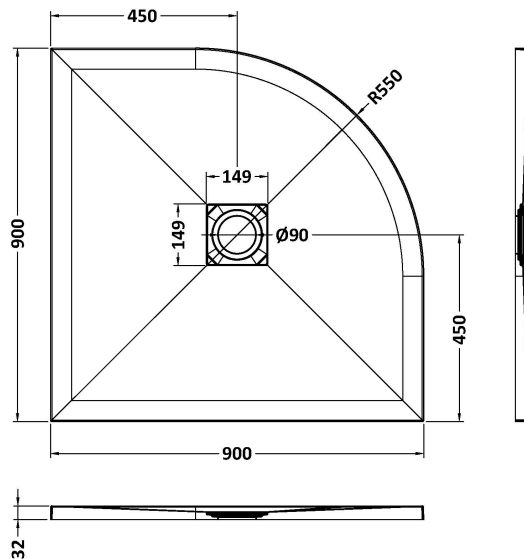

Sales Code: NLT71106

Description: Quadrant Shower Tray 900X900

### Product Dimensions

Length (mm):	900
Width (mm):	900
Height (mm):	33
Nett Weight (kg):	27.8

### Packaging Dimensions

Length (mm):	940
Width (mm):	940
Height (mm):	73
Gross Weight (kg):	27.8

### Outer Box Dimensions (If Applicable)

Length (mm):	
Width (mm):	
Height (mm):	
Gross Weight (kg):	
Barcode:	5056462656175