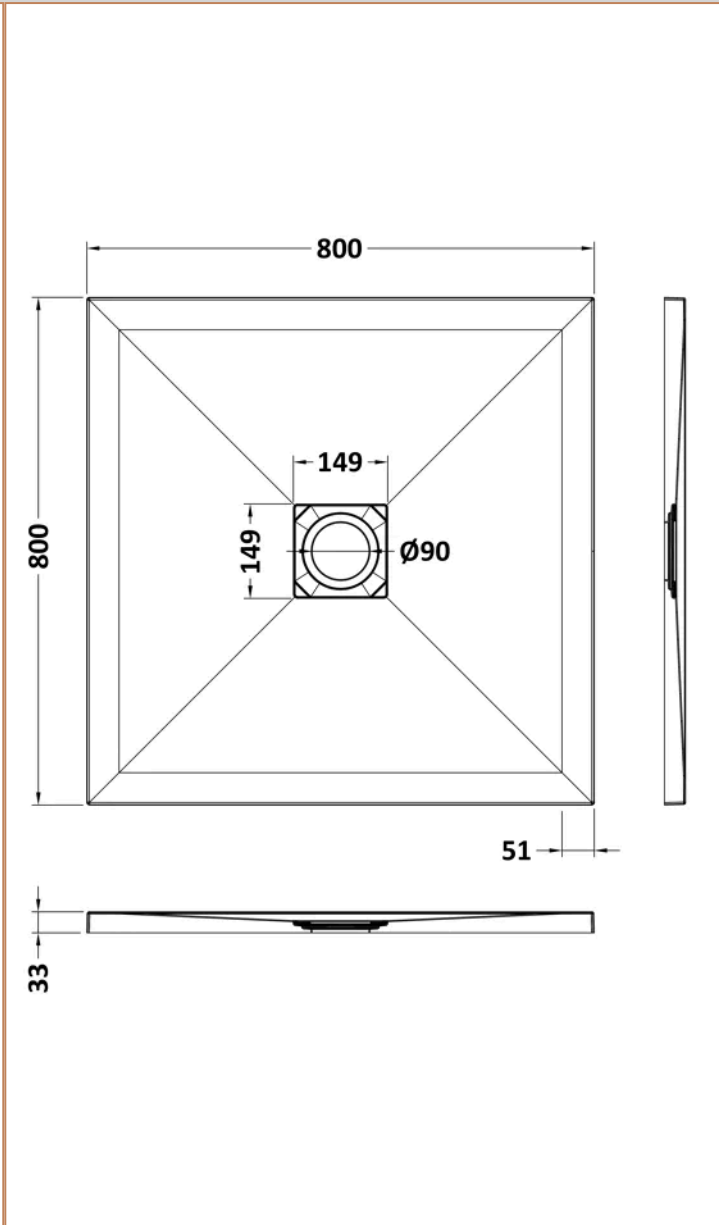

Sales Code: NLT91006

Barcode: 5056462656199

Brand: nuie

Description: 800 x 800mm Black Slate Square Slimline Shower Tray

Product Dimensions

Product	32 x 800 x 800mm (H x W x L)
Packaged	73 x 840 x 840mm (H x W x D)
Nett Weight	27 kg
Packaged Weight	27.3 kg

Product Details

Country of Origin	United Kingdom
Product Material	Acrylic Capped Abs Caco3 And Pu
Colour/Finish	Black Slate
Style	Contemporary
Ce Certified	Yes
Leg Set Included	No
Legs Included	No
Slip Resistant	No
Waste Included	No
Waste Shape	Square
Waste Size Required	90mm