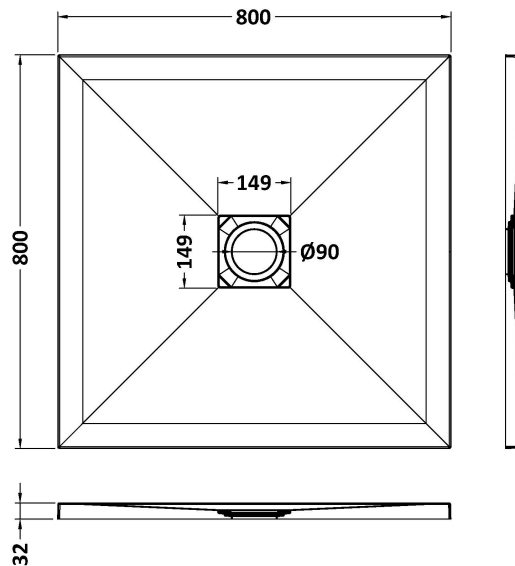

Sales Code: NLT91006

Description: Square Shower Tray 800X800

Product Dimensions

Length (mm):	800
Width (mm):	800
Height (mm):	33
Nett Weight (kg):	24.73

Packaging Dimensions

Length (mm):	840
Width (mm):	840
Height (mm):	73
Gross Weight (kg):	24.73

Packaging Data

Box Colour:	Shrinkwrap & Polystyrene
Box Qty:	1
Label Size:	100 x 50
Label Colour:	White Label
Label Qty:	2

Outer Box Dimensions (If Applicable)

Length (mm):	
Width (mm):	
Height (mm):	
Gross Weight (kg):	
Barcode:	5056462656199

Product Details

Country of Origin:	United Kingdom
Fitting Instruction:	No
CE Certification:	Yes
Colour/Finish:	Slate Black
Product Material:	Acrylic Capped ABS Caco3 & Pu
Material Colour Reference:	Slate Black
Radius:	0
Waste Required (mm):	90
Compatible with Leg Kit:	No