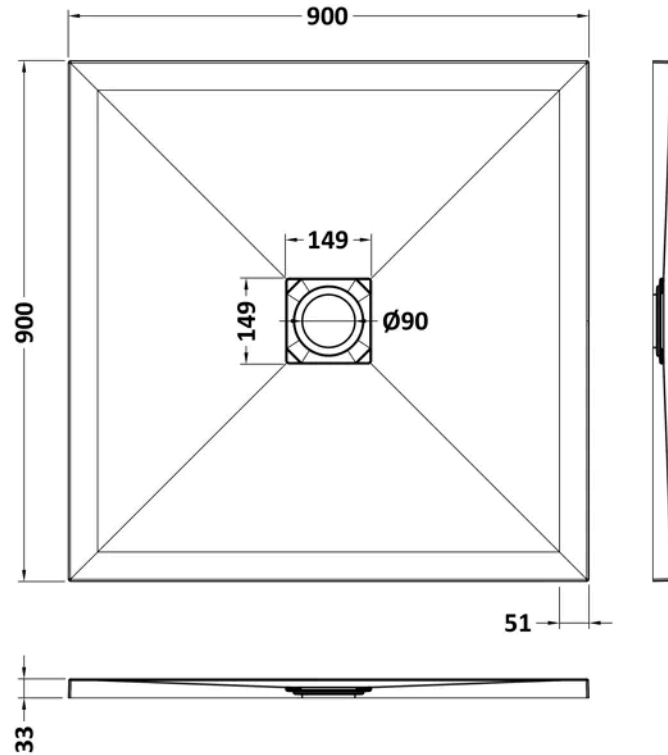

**Sales Code:** NLT91010

**Barcode:** 5056462656229

**Brand:** nuie

**Description:** 900 x 900mm Black Slate Square Slimline Shower Tray

**Product Dimensions**

Product	32 x 900 x 900mm (H x W x L)
Packaged	73 x 940 x 940mm (H x W x D)
Nett Weight	28.8 kg
Packaged Weight	29.1 kg

**Product Details**

Country of Origin	United Kingdom
Product Material	Acrylic Capped Abs Caco3 And Pu
Colour/Finish	Black Slate
Style	Contemporary
Ce Certified	Yes
Leg Set Included	No
Legs Included	No
Slip Resistant	No
Waste Included	No
Waste Shape	Square
Waste Size Required	90mm