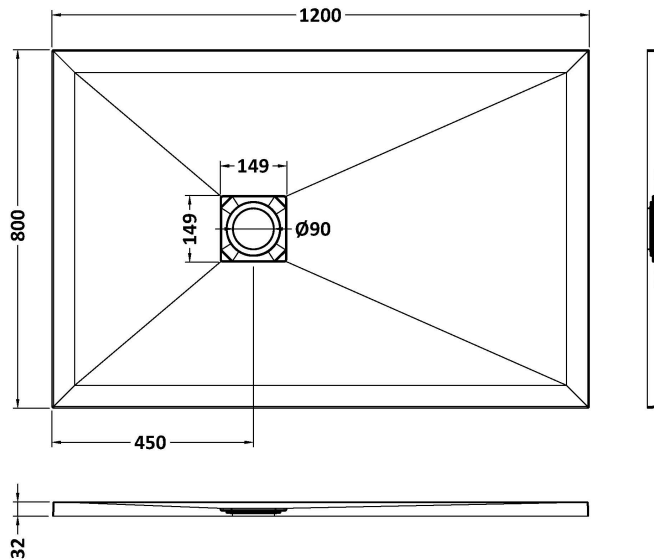

Sales Code: NLT91023

Description: Rectangular Shower Tray 1200X800

Product Dimensions

Length (mm):	1200
Width (mm):	800
Height (mm):	33
Nett Weight (kg):	38,2

Packaging Dimensions

Length (mm):	1240
Width (mm):	840
Height (mm):	73
Gross Weight (kg):	38,2

Packaging Data

Box Colour:	Shrinkwrap & Polystyrene
Box Qty:	1
Label Size:	100 x 50
Label Colour:	White Label
Label Qty:	2

Outer Box Dimensions (If Applicable)

Length (mm):	
Width (mm):	
Height (mm):	
Gross Weight (kg):	
Barcode:	5056462656250

Product Details

Country of Origin:	United Kingdom
Fitting Instruction:	No
CE Certification:	Yes
Colour/Finish:	Slate Black
Product Material:	Acrylic Capped ABS Caco3 & Pu
Material Colour Reference:	Slate Black
Radius:	0
Waste Required (mm):	90
Compatible with Leg Kit:	No