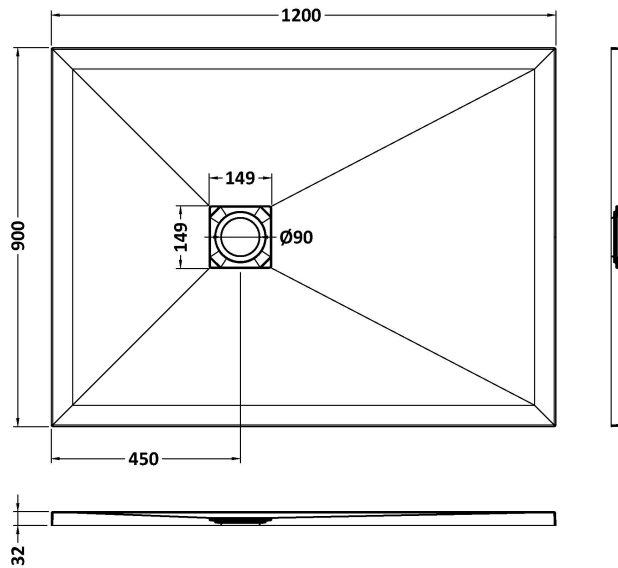

Sales Code: NLT91024

Description: Rectangular Shower Tray 1200X900

Product Dimensions

Length (mm):	1200
Width (mm):	900
Height (mm):	33
Nett Weight (kg):	43.47

Packaging Dimensions

Length (mm):	1240
Width (mm):	940
Height (mm):	73
Gross Weight (kg):	43.47

Packaging Data

Box Colour:	Shrinkwrap & Polystyrene
Box Qty:	1
Label Size:	100 x 50
Label Colour:	White Label
Label Qty:	2

Outer Box Dimensions (If Applicable)

Length (mm):	
Width (mm):	
Height (mm):	
Gross Weight (kg):	
Barcode:	5056462656281

Product Details

Country of Origin:	United Kingdom
Fitting Instruction:	No
CE Certification:	Yes
Colour/Finish:	Slate Black
Product Material:	Acrylic Capped ABS Caco3 & Pu
Material Colour Reference:	Slate Black
Radius:	0
Waste Required (mm):	90
Compatible with Leg Kit:	No