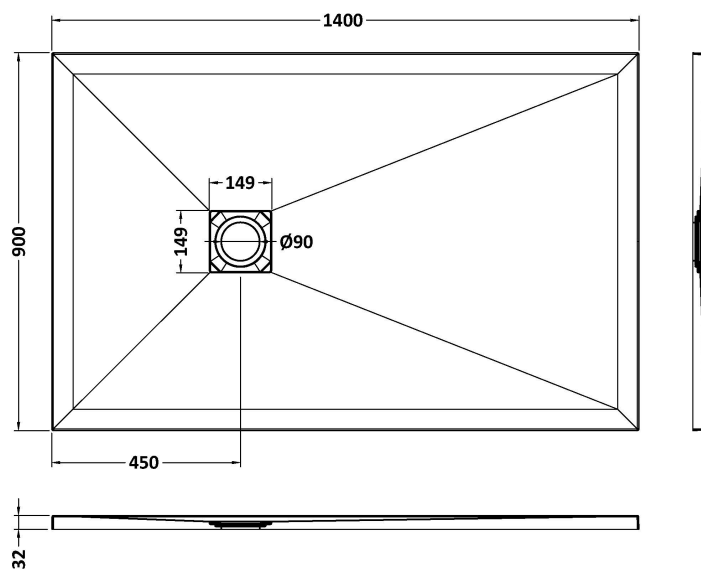

Sales Code: NLT91034

Description: Rectangular Shower Tray 1400X900

### Product Dimensions

Length (mm):	1400
Width (mm):	900
Height (mm):	33
Nett Weight (kg):	56.47

### Packaging Dimensions

Length (mm):	1440
Width (mm):	940
Height (mm):	73
Gross Weight (kg):	56.47

### Outer Box Dimensions (If Applicable)

Length (mm):	
Width (mm):	
Height (mm):	
Gross Weight (kg):	
Barcode:	5056462656342