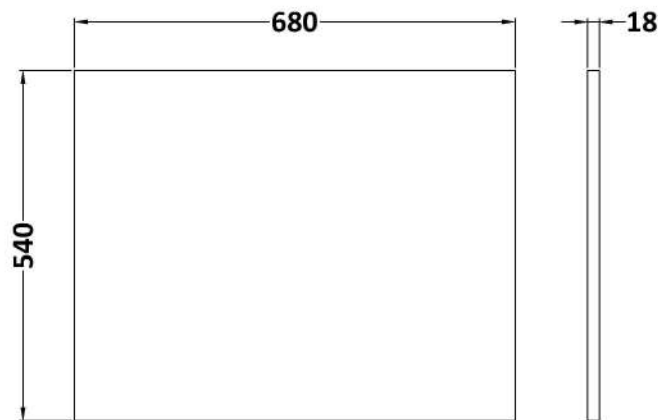

Sales Code: NMP831

Description: Offset End Panel 700mm

Product Dimensions

Height (mm):	540
Width (mm):	680
Depth (mm):	18
Nett Weight (kg):	5.6

Packaging Dimensions

Height (mm):	560
Width (mm):	880
Depth (mm):	30
Gross Weight (kg):	5.6

Packaging Data

Box Colour:	Brown Cardboard Box - Printed
Box Qty:	1
Label Size:	100 x 50
Label Colour:	White Label
Label Qty:	0

Outer Box Dimensions (If Applicable)

Height (mm):	
Width (mm):	
Depth (mm):	
Gross Weight (kg):	
Barcode:	5056462658384

Product Details

Country of Origin:	China
Fitting Instruction:	No
CE & UKCA:	N/A
FSC Certified Materials:	Yes
Colour:	Satin Green
Construction Method:	Cam & Wood Dowel
Construction Type:	Flat-Pack
Cabinet Finish:	Not Applicable
Fascia Finish:	Mdf Painted Matt
Cabinet Thickness (mm):	
Fascia Thickness (mm):	18
Drawer Included:	Not Applicable
Drawer Type:	Not Applicable
No of Shelves:	Not Applicable
Hinge Type:	Not Applicable
Hinge Included:	Not Applicable
Adjustable Legs:	Not Applicable
Fixings Included:	Yes
Handle Style:	Not Applicable
Waste Shroud:	Not Applicable
Handle Included:	Not Applicable
Handle Type:	Not Applicable