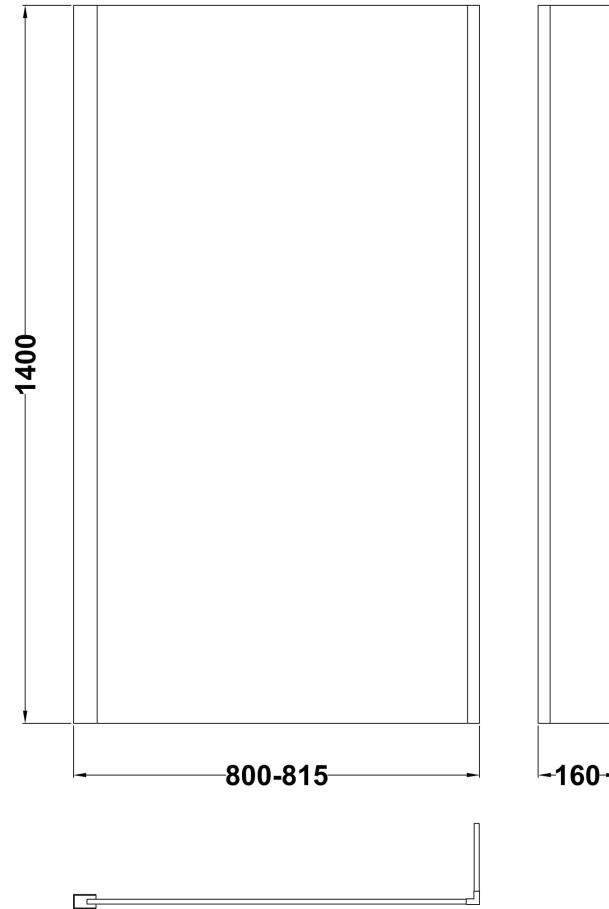

Sales Code: NSBS28

Description: Sq Fixed Screen, Fixed Return (6)

Product Dimensions

Height (mm):	1435
Width (mm):	805
Depth (mm):	38
Nett Weight (kg):	18

Packaging Dimensions

Height (mm):	55
Width (mm):	810
Length (mm):	1460
Gross Weight (kg):	18.7

Packaging Data

Box Colour:	Brown Cardboard Box - Printed
Box Qty:	1
Label Size:	140 x 30
Label Colour:	Not Applicable
Label Qty:	0

Outer Box Dimensions (If Applicable)

Height (mm):	
Width (mm):	
Depth (mm):	
Length (mm):	
Gross Weight (kg):	
Barcode:	5056462694818

Product Details

Country of Origin:	China
Fitting Instruction:	No
CE Approval:	Yes
Profile Material:	Aluminium
Profile Finish:	Brushed Brass
Adjustments (mm):	800mm - 815mm
Entry Width (mm):	N/A
Swing In Dim (mm):	N/A
Swing Out Dim (mm):	N/A
Radius (mm):	Not Applicable
Glass Thickness (mm):	6
Easy Fit:	No
Easy Clean:	No
Handle Style:	Not Applicable
Handle Material:	Not Applicable
Enclosure Design:	Frameless
Wheel Type:	Not Applicable
Support Bar Included:	Support Bar Not Included
Extras:	None