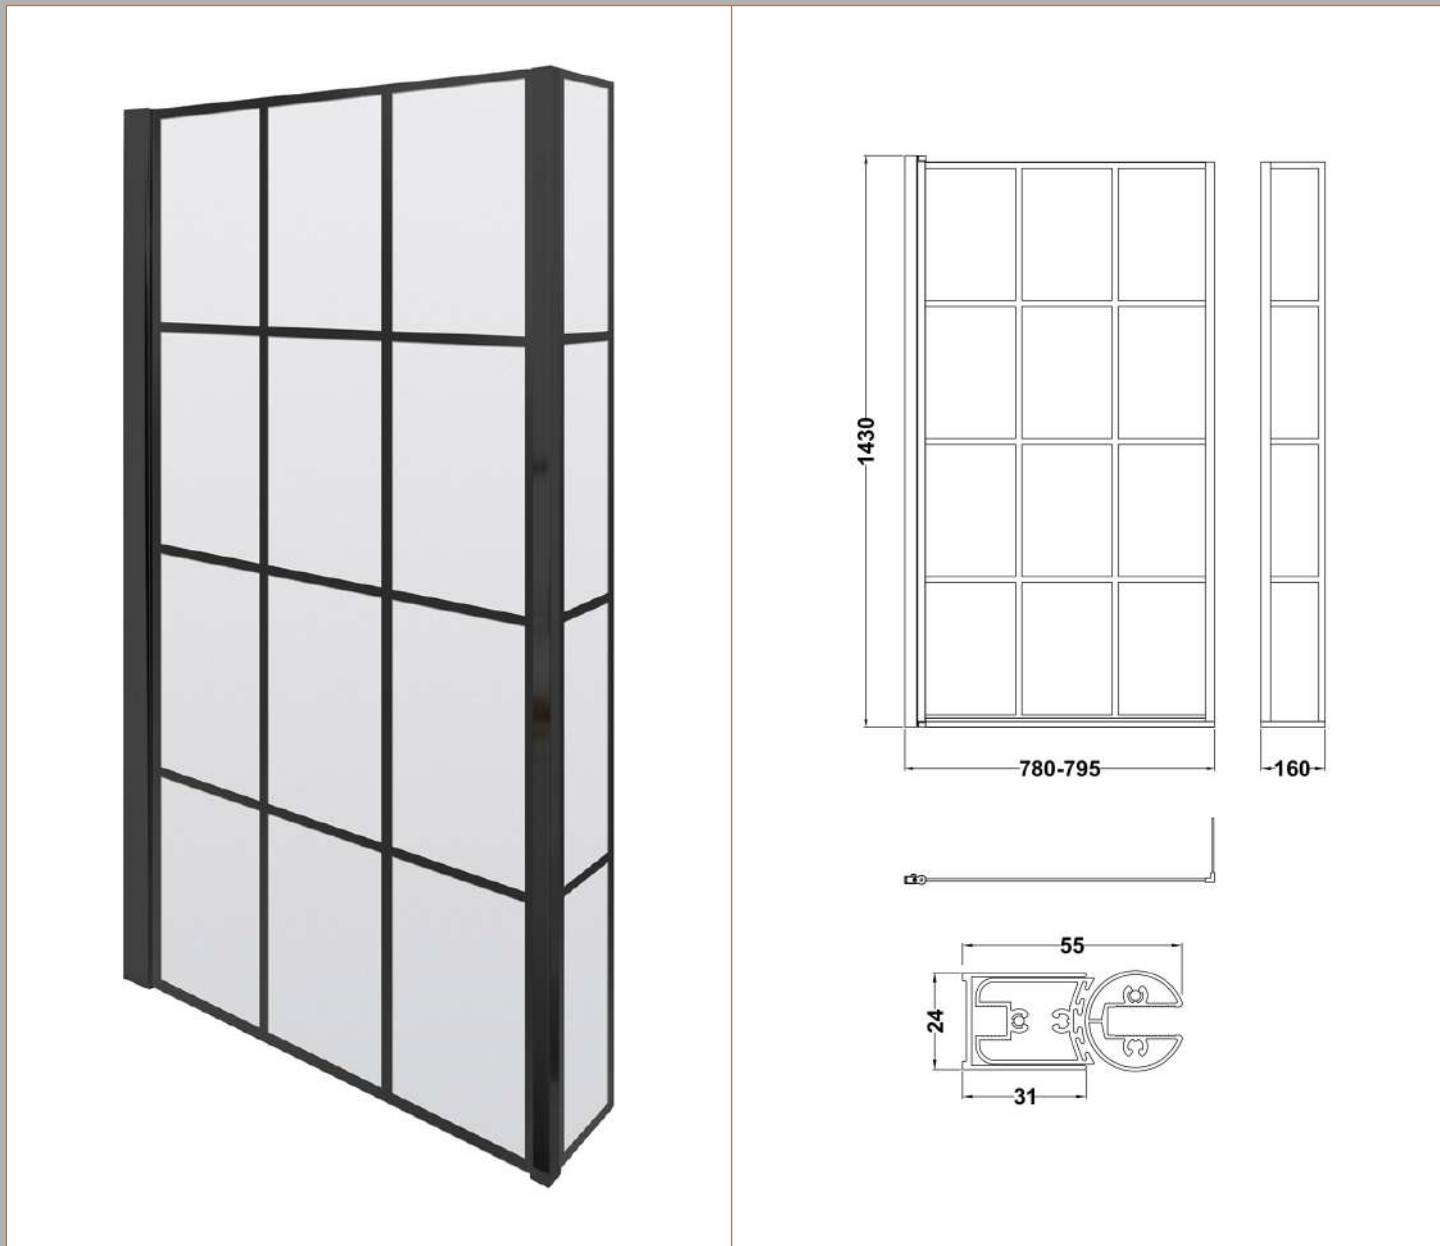

Sales Code: NSBS7BF

Description: Sq Framed Shower Screen Fixed Return (6)

Product Dimensions

Height (mm):	1430
Width (mm):	795
Depth (mm):	150
Nett Weight (kg):	18.7

Packaging Dimensions

Height (mm):	55
Width (mm):	840
Length (mm):	1460
Gross Weight (kg):	18.7

Packaging Data

Box Colour:	Brown Cardboard Box - Printed
Box Qty:	
Label Size:	x
Label Colour:	Not Applicable
Label Qty:	

Outer Box Dimensions (If Applicable)

Height (mm):	
Width (mm):	
Depth (mm):	
Length (mm):	
Gross Weight (kg):	
Barcode:	5056211897811

Product Details

Country of Origin:	China
Fitting Instruction:	No
CE & UKCA:	Yes
Profile Material:	Aluminium
Profile Finish:	Matt Black
Adjustments (mm):	780 - 795mm
Entry Width (mm):	
Swing In Dim (mm):	777mm
Swing Out Dim (mm):	777mm
Radius (mm):	Not Applicable
Glass Thickness (mm):	6
Easy Fit:	Not Applicable
Easy Clean:	No
Handle Style:	Not Applicable
Handle Material:	Not Applicable
Enclosure Design:	Not Applicable
Wheel Type:	Not Applicable
Support Bar Included:	Support Bar Not Included
Extras:	None