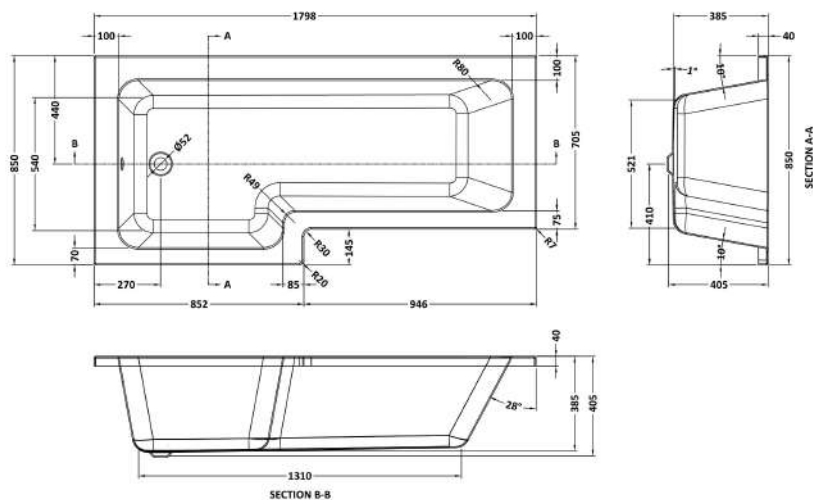

Sales Code: NSK801S

Description: L Shape Shower Bath & Legs 1800X850 Lh

Product Dimensions

Length (mm):	1800
Width (mm):	850
Depth (mm):	390
Nett Weight (kg):	27

Packaging Dimensions

Length (mm):	1800
Width (mm):	850
Depth (mm):	425
Gross Weight (kg):	27

Packaging Data

Box Colour:	Brown Cardboard Sleeve
Box Qty:	1
Label Size:	300 x 35
Label Colour:	White Label
Label Qty:	2

Outer Box Dimensions (If Applicable)

Length (mm):	
Width (mm):	
Height (mm):	
Gross Weight (kg):	
Barcode:	5056678435649

Product Details

Country of Origin:	Egypt
Fitting Instruction:	No
Certification:	FSC: CE & UKCA: Yes
Material Colour Reference:	European White
Product Material:	Acrylic
Material Thickness:	4mm
Volume (Ltr):	235L
Displaced Capacity:	165L
Leg Set Included:	Legset Not Included
Waste Included:	Waste Not Included
Drilled/Undrilled:	Undrilled For Taps
Includes Grips:	No Grips Supplied
Embossed:	No
No of Tapholes:	None
Anti-Slip:	No