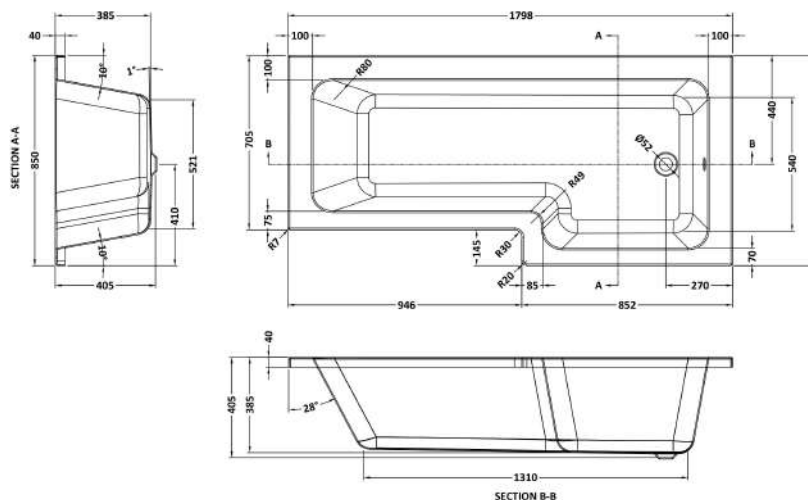

**Sales Code:** NSK802S

**Description:** L Shape Shower Bath & Legs 1800X850 Rh

**Product Dimensions**

Length (mm):	1800
Width (mm):	850
Depth (mm):	390
Nett Weight (kg):	27

**Packaging Dimensions**

Length (mm):	1800
Width (mm):	850
Depth (mm):	425
Gross Weight (kg):	27

**Packaging Data**

Box Colour:	Brown Cardboard Sleeve
Box Qty:	1
Label Size:	300 x 35
Label Colour:	White Label
Label Qty:	2

**Outer Box Dimensions (If Applicable)**

Length (mm):	
Width (mm):	
Height (mm):	
Gross Weight (kg):	
Barcode:	5056678435656

**Product Details**

Country of Origin:	Egypt
Fitting Instruction:	No
Certification:	FSC: CE & UKCA: Yes
Material Colour Reference:	European White
Product Material:	Acrylic
Material Thickness:	4mm
Volume (Ltr):	235L
Displaced Capacity:	165L
Leg Set Included:	Legset Not Included
Waste Included:	Waste Not Included
Drilled/Undrilled:	Undrilled For Taps
Includes Grips:	No Grips Supplied
Embossed:	No
No of Tapholes:	None
Anti-Slip:	No