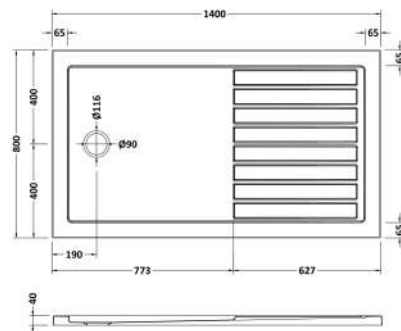

Sales Code: NSR1480

Description: Sr Walk In Shower Tray 1400X800x40

Product Dimensions

Length (mm):	1400
Width (mm):	800
Height (mm):	40
Nett Weight (kg):	32

Packaging Dimensions

Length (mm):	1440
Width (mm):	840
Height (mm):	80
Gross Weight (kg):	32

Packaging Data

Box Colour:	Shrinkwrap & Polystyrene
Box Qty:	1
Label Size:	100 x 50
Label Colour:	White Label
Label Qty:	2

Outer Box Dimensions (If Applicable)

Length (mm):	
Width (mm):	
Height (mm):	
Gross Weight (kg):	
Barcode:	5056211872719

Product Details

Country of Origin:	United Kingdom
Fitting Instruction:	No
CE & UKCA:	Yes
Colour/Finish:	White
Product Material:	Acrylic Capped ABS Caco3 & Pu
Material Colour Reference:	European White
Radius:	0
Waste Required (mm):	90
Compatible with Leg Kit:	Yes