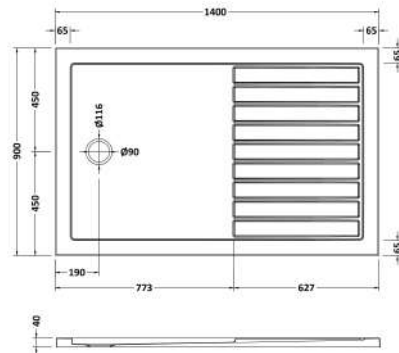

Sales Code: NSR1490

Description: Sr Walk In Shower Tray 1400X900x40

Product Dimensions

Length (mm):	1400
Width (mm):	900
Height (mm):	40
Nett Weight (kg):	32

Packaging Dimensions

Length (mm):	1440
Width (mm):	940
Height (mm):	80
Gross Weight (kg):	32

Packaging Data

Box Colour:	Shrinkwrap & Polystyrene
Box Qty:	1
Label Size:	100 x 50
Label Colour:	White Label
Label Qty:	2

Outer Box Dimensions (If Applicable)

Length (mm):	
Width (mm):	
Height (mm):	
Gross Weight (kg):	
Barcode:	5056211872726

Product Details

Country of Origin:	United Kingdom
Fitting Instruction:	No
CE & UKCA:	Yes
Colour/Finish:	White
Product Material:	Acrylic Capped ABS Caco3 & Pu
Material Colour Reference:	European White
Radius:	0
Waste Required (mm):	90
Compatible with Leg Kit:	Yes