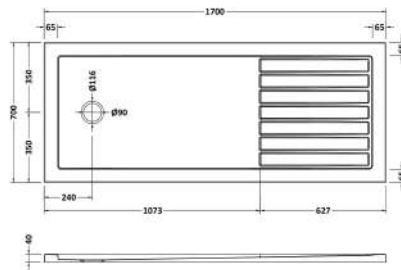

### Product Dimensions

Length (mm):	1700
Width (mm):	700
Height (mm):	40
Nett Weight (kg):	34

### Packaging Dimensions

Length (mm):	1740
Width (mm):	740
Height (mm):	80
Gross Weight (kg):	34

### Packaging Data

Box Colour:	Shrinkwrap & Polystyrene
Box Qty:	1
Label Size:	100 x 50
Label Colour:	White Label
Label Qty:	2

### Outer Box Dimensions (If Applicable)

Length (mm):	
Width (mm):	
Height (mm):	
Gross Weight (kg):	
Barcode:	5056211872740