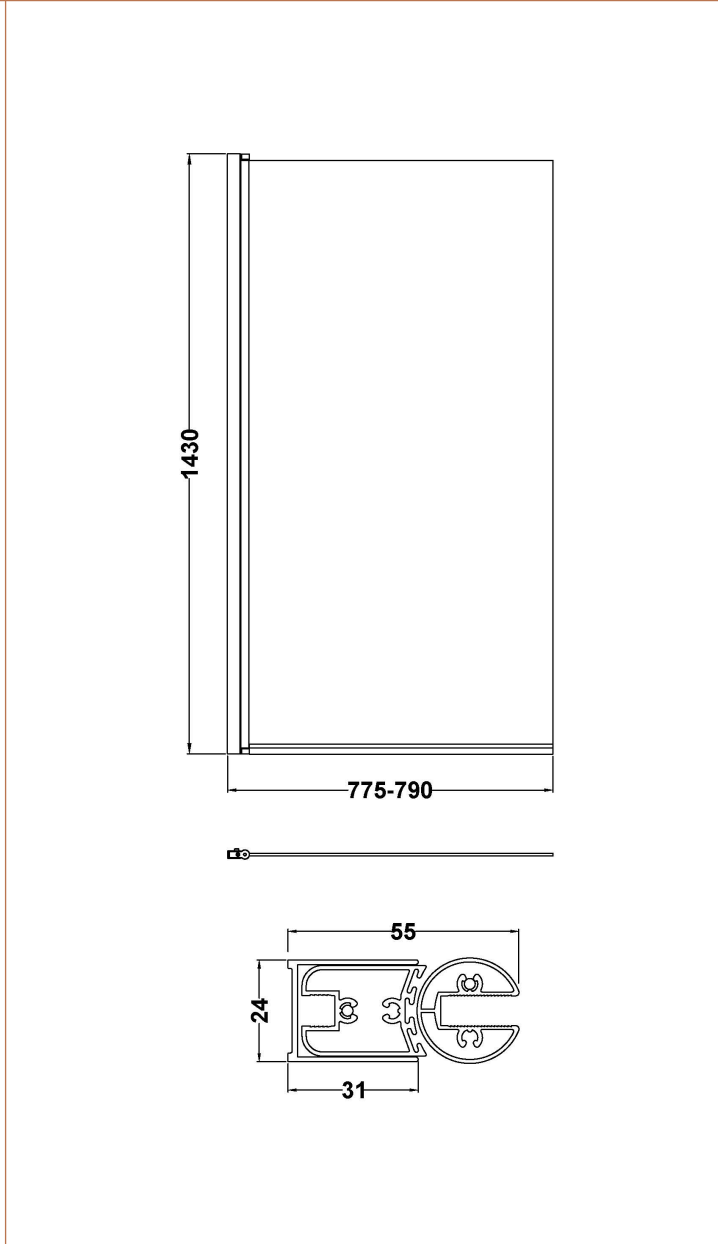

Sales Code: NSS6BP

Description: Square Bath Screen (6)

Product Dimensions

Height (mm):	1400
Width (mm):	785
Depth (mm):	38
Nett Weight (kg):	17

Packaging Dimensions

Height (mm):	50
Width (mm):	805
Length (mm):	1460
Gross Weight (kg):	17.3

Packaging Data

Box Colour:	Brown Cardboard Box - Printed
Box Qty:	1
Label Size:	x
Label Colour:	Not Applicable
Label Qty:	0

Outer Box Dimensions (If Applicable)

Height (mm):	
Width (mm):	
Depth (mm):	
Length (mm):	
Gross Weight (kg):	
Barcode:	5056211881292

Product Details

Country of Origin:	China
Fitting Instruction:	No
CE Approval:	Yes
Profile Material:	Aluminium
Profile Finish:	Matt Black
Adjustments (mm):	775mm-790mm
Entry Width (mm):	N/A
Swing In Dim (mm):	700mm
Swing Out Dim (mm):	700mm
Radius (mm):	Not Applicable
Glass Thickness (mm):	6
Easy Fit:	No
Easy Clean:	No
Handle Style:	Not Applicable
Handle Material:	Not Applicable
Enclosure Design:	Frameless
Wheel Type:	Not Applicable
Support Bar Included:	Support Bar Not Included
Extras:	None