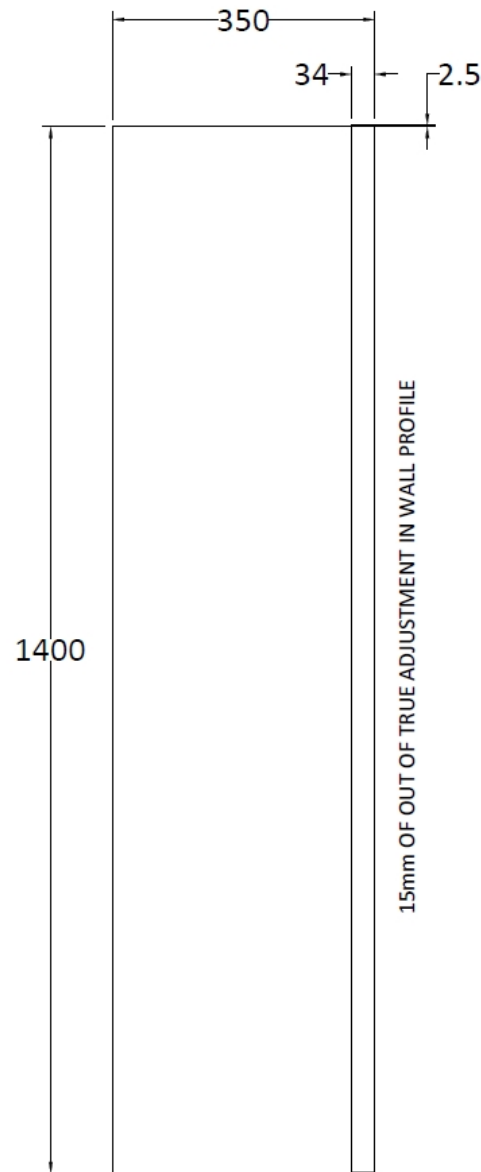

Sales Code: NSSF1

Description: 350 X 1400mm Fixed Bath Screen

### Product Dimensions

Height (mm):	1440
Width (mm):	350
Depth (mm):	26
Nett Weight (kg):	9.6

### Packaging Dimensions

Height (mm):	1440
Width (mm):	390
Length (mm):	50
Gross Weight (kg):	9.6

### Outer Box Dimensions (If Applicable)

Height (mm):	
Width (mm):	
Depth (mm):	
Length (mm):	
Gross Weight (kg):	
Barcode:	5055275897720