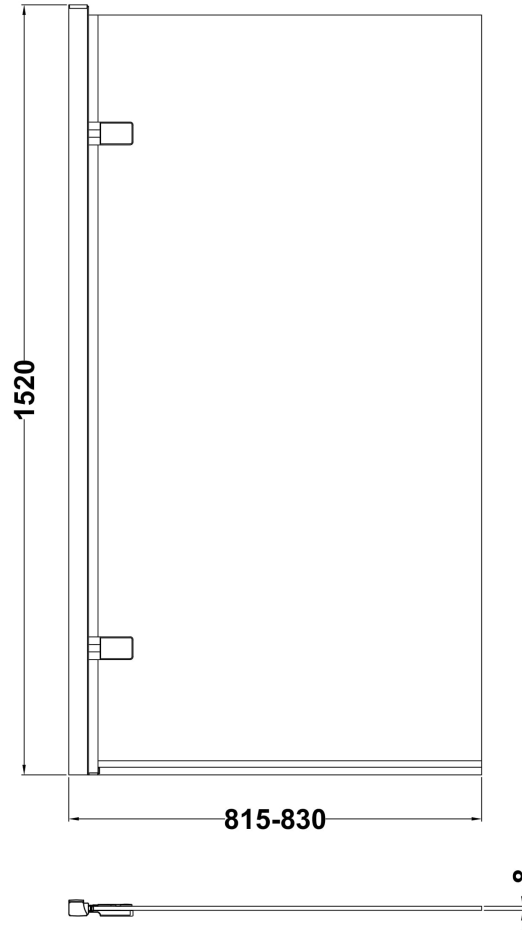

Sales Code: NSSQ78

Description: Square Hinged Bath Screen (8)

Product Dimensions

Height (mm):	1520
Width (mm):	830
Depth (mm):	38
Nett Weight (kg):	22.1

Packaging Dimensions

Height (mm):	50
Width (mm):	835
Length (mm):	1560
Gross Weight (kg):	22.6

Packaging Data

Box Colour:	Brown Cardboard Box - Printed
Box Qty:	1
Label Size:	x
Label Colour:	Not Applicable
Label Qty:	0

Outer Box Dimensions (If Applicable)

Height (mm):	
Width (mm):	
Depth (mm):	
Length (mm):	
Gross Weight (kg):	
Barcode:	5056462661391

Product Details

Country of Origin:	China
Fitting Instruction:	No
CE Approval:	
Profile Material:	Aluminium
Profile Finish:	Brushed Brass
Adjustments (mm):	815- 830mm
Entry Width (mm):	
Swing In Dim (mm):	
Swing Out Dim (mm):	
Radius (mm):	Not Applicable
Glass Thickness (mm):	8
Easy Fit:	No
Easy Clean:	No
Handle Style:	Not Applicable
Handle Material:	Not Applicable
Enclosure Design:	Frameless
Wheel Type:	Not Applicable
Support Bar Included:	Support Bar Not Included
Extras:	None