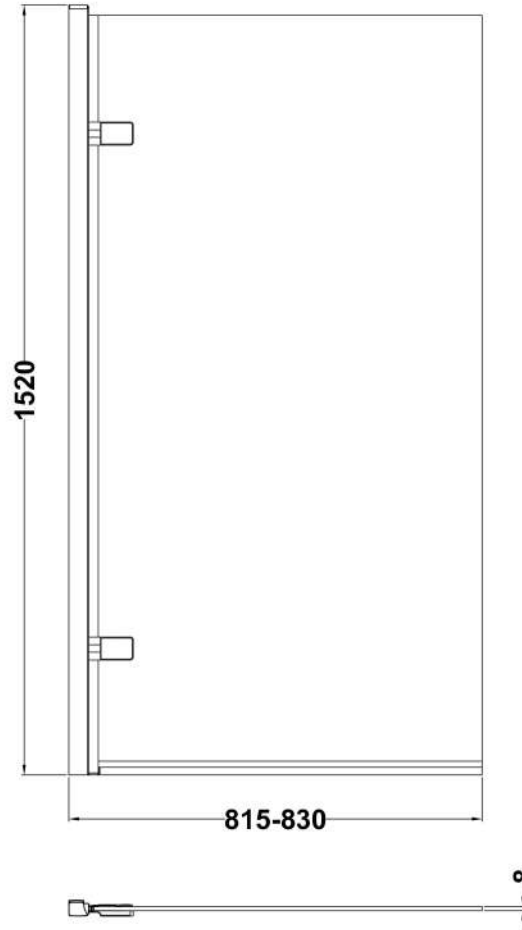

Sales Code: NSSQ7BP

Description: Square Hinged Bath Screen (8)

Product Dimensions

Height (mm):	1520
Width (mm):	830
Depth (mm):	38
Nett Weight (kg):	22.1

Packaging Dimensions

Height (mm):	50
Width (mm):	835
Length (mm):	1560
Gross Weight (kg):	22.6

Packaging Data

Box Colour:	Brown Cardboard Box - Printed
Box Qty:	0
Label Size:	0 x 0
Label Colour:	Not Applicable
Label Qty:	0

Outer Box Dimensions (If Applicable)

Height (mm):	
Width (mm):	
Depth (mm):	
Length (mm):	
Gross Weight (kg):	
Barcode:	5056211881285

Product Details

Country of Origin:	China
Fitting Instruction:	Yes
CE & UKCA:	Yes
Profile Material:	Aluminium
Profile Finish:	Matt Black
Adjustments (mm):	815- 830mm
Entry Width (mm):	
Swing In Dim (mm):	777mm
Swing Out Dim (mm):	777mm
Radius (mm):	Not Applicable
Glass Thickness (mm):	8
Easy Fit:	No
Easy Clean:	No
Handle Style:	Not Applicable
Handle Material:	Not Applicable
Enclosure Design:	Frameless
Wheel Type:	Not Applicable
Support Bar Included:	Support Bar Not Included
Extras:	None