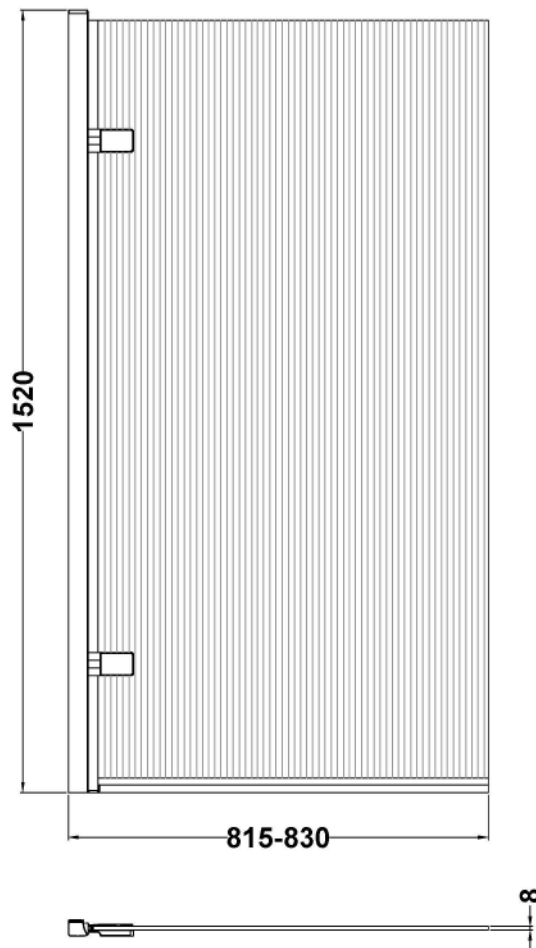

Sales Code: NSSQ7FLBB

Description: Square Hinged Bath Screen Fluted (8)

**Product Dimensions**

Height (mm):	1520
Width (mm):	830
Depth (mm):	24
Nett Weight (kg):	22.1

**Packaging Dimensions**

Height (mm):	50
Width (mm):	835
Length (mm):	1560
Gross Weight (kg):	22.6

**Packaging Data**

Box Colour:	Brown Cardboard Box - Printed
Box Qty:	1
Label Size:	x
Label Colour:	Not Applicable
Label Qty:	0

**Outer Box Dimensions (If Applicable)**

Height (mm):	
Width (mm):	
Depth (mm):	
Length (mm):	
Gross Weight (kg):	
Barcode:	5056678476901

**Product Details**

Country of Origin:	China
Fitting Instruction:	No
CE & UKCA:	Yes
Profile Material:	Aluminium
Profile Finish:	Brushed Brass
Adjustments (mm):	815- 830mm
Entry Width (mm):	
Swing In Dim (mm):	
Swing Out Dim (mm):	
Radius (mm):	Not Applicable
Glass Thickness (mm):	8
Easy Fit:	No
Easy Clean:	No
Handle Style:	Not Applicable
Handle Material:	Not Applicable
Enclosure Design:	Fluted
Wheel Type:	Not Applicable
Support Bar Included:	Support Bar Not Included
Extras:	None