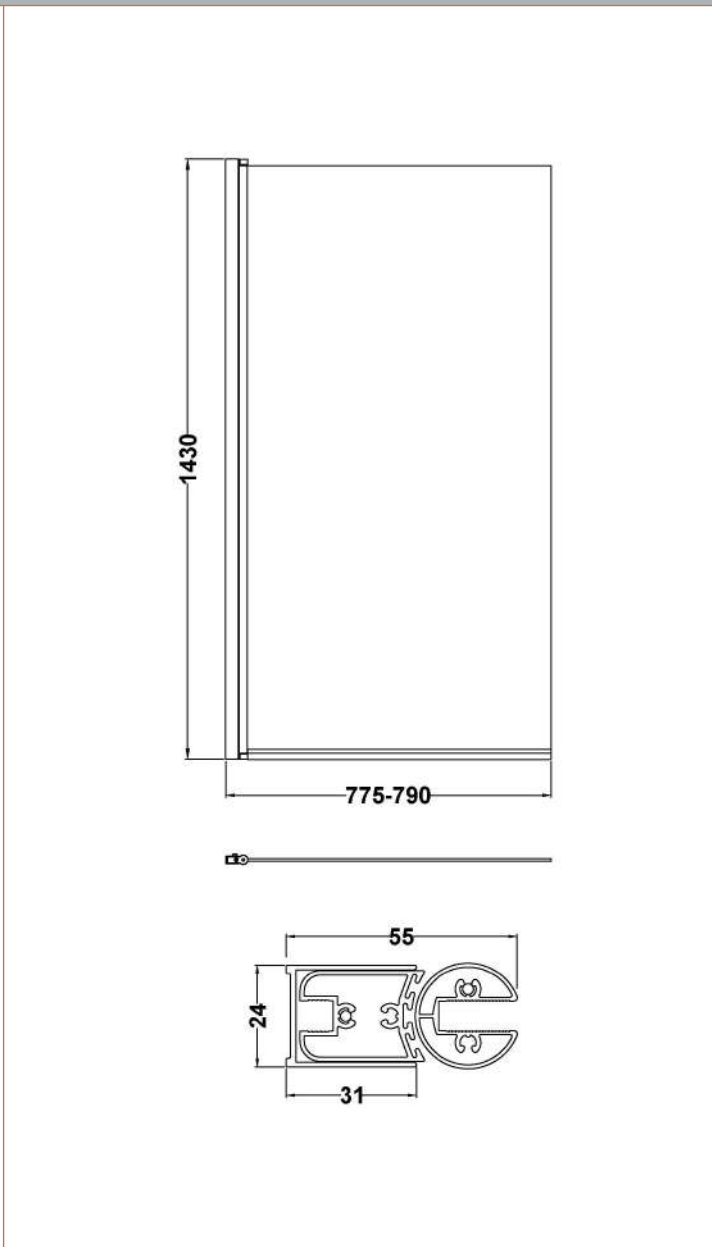

Sales Code: NSSQ8

Description: Square Bath Screen (6)

Product Dimensions

Height (mm):	1430
Width (mm):	785
Depth (mm):	38
Nett Weight (kg):	17

Packaging Dimensions

Height (mm):	50
Width (mm):	800
Length (mm):	1440
Gross Weight (kg):	17.4

Packaging Data

Box Colour:	Brown Cardboard Box - Printed
Box Qty:	0
Label Size:	0 x 0
Label Colour:	Not Applicable
Label Qty:	0

Outer Box Dimensions (If Applicable)

Height (mm):	
Width (mm):	
Depth (mm):	
Length (mm):	
Gross Weight (kg):	
Barcode:	5056678409985

Product Details

Country of Origin:	China
Fitting Instruction:	Yes
CE & UKCA:	Yes
Profile Material:	Aluminium
Profile Finish:	Brushed Brass
Adjustments (mm):	775mm-790mm
Entry Width (mm):	
Swing In Dim (mm):	700 mm
Swing Out Dim (mm):	700 mm
Radius (mm):	Not Applicable
Glass Thickness (mm):	6
Easy Fit:	No
Easy Clean:	No
Handle Style:	Not Applicable
Handle Material:	Not Applicable
Enclosure Design:	Frameless
Wheel Type:	Not Applicable
Support Bar Included:	Support Bar Not Included
Extras:	None