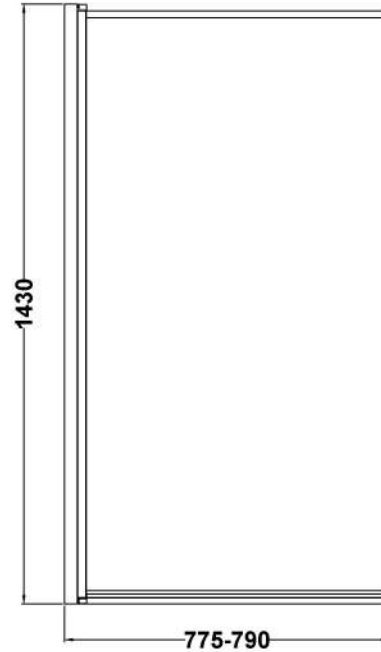

Sales Code: NSSQBFC

Description: Square Outer Framed Bath Screen (6)

Product Dimensions

Height (mm):	1435
Width (mm):	785
Depth (mm):	38
Nett Weight (kg):	18.4

Packaging Dimensions

Height (mm):	55
Width (mm):	810
Length (mm):	1460
Gross Weight (kg):	18.4

Packaging Data

Box Colour:	Brown Cardboard Box - Printed
Box Qty:	1
Label Size:	x
Label Colour:	Not Applicable
Label Qty:	0

Outer Box Dimensions (If Applicable)

Height (mm):	
Width (mm):	
Depth (mm):	
Length (mm):	
Gross Weight (kg):	
Barcode:	5056678448120

Product Details

Country of Origin:	China
Fitting Instruction:	No
CE & UKCA:	Yes
Profile Material:	Aluminium
Profile Finish:	Matt Black
Adjustments (mm):	775mm-790mm
Entry Width (mm):	
Swing In Dim (mm):	700mm
Swing Out Dim (mm):	700mm
Radius (mm):	Not Applicable
Glass Thickness (mm):	6
Easy Fit:	No
Easy Clean:	No
Handle Style:	Not Applicable
Handle Material:	Not Applicable
Enclosure Design:	
Wheel Type:	Not Applicable
Support Bar Included:	Support Bar Not Included
Extras:	None