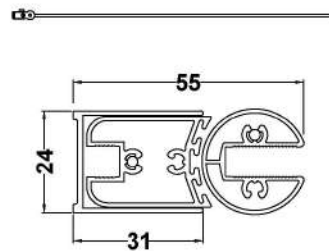

Sales Code: NSSQBFC

Description: Square Outer Framed Bath Screen (6)

Product Dimensions

Height (mm):	1435
Width (mm):	785
Depth (mm):	38
Nett Weight (kg):	18.4

Packaging Dimensions

Height (mm):	55
Width (mm):	810
Length (mm):	1460
Gross Weight (kg):	18.4

Packaging Data

Box Colour:	Brown Cardboard Box - Printed
Box Qty:	1
Label Size:	x
Label Colour:	Not Applicable
Label Qty:	0

Outer Box Dimensions (If Applicable)

Height (mm):	
Width (mm):	
Depth (mm):	
Length (mm):	
Gross Weight (kg):	
Barcode:	5056678448120

Product Details

Country of Origin:	China
Fitting Instruction:	No
CE & UKCA:	Yes
Profile Material:	Aluminium
Profile Finish:	Matt Black
Adjustments (mm):	775mm-790mm
Entry Width (mm):	
Swing In Dim (mm):	700mm
Swing Out Dim (mm):	700mm
Radius (mm):	Not Applicable
Glass Thickness (mm):	6
Easy Fit:	No
Easy Clean:	No
Handle Style:	Not Applicable
Handle Material:	Not Applicable
Enclosure Design:	
Wheel Type:	Not Applicable
Support Bar Included:	Support Bar Not Included
Extras:	None