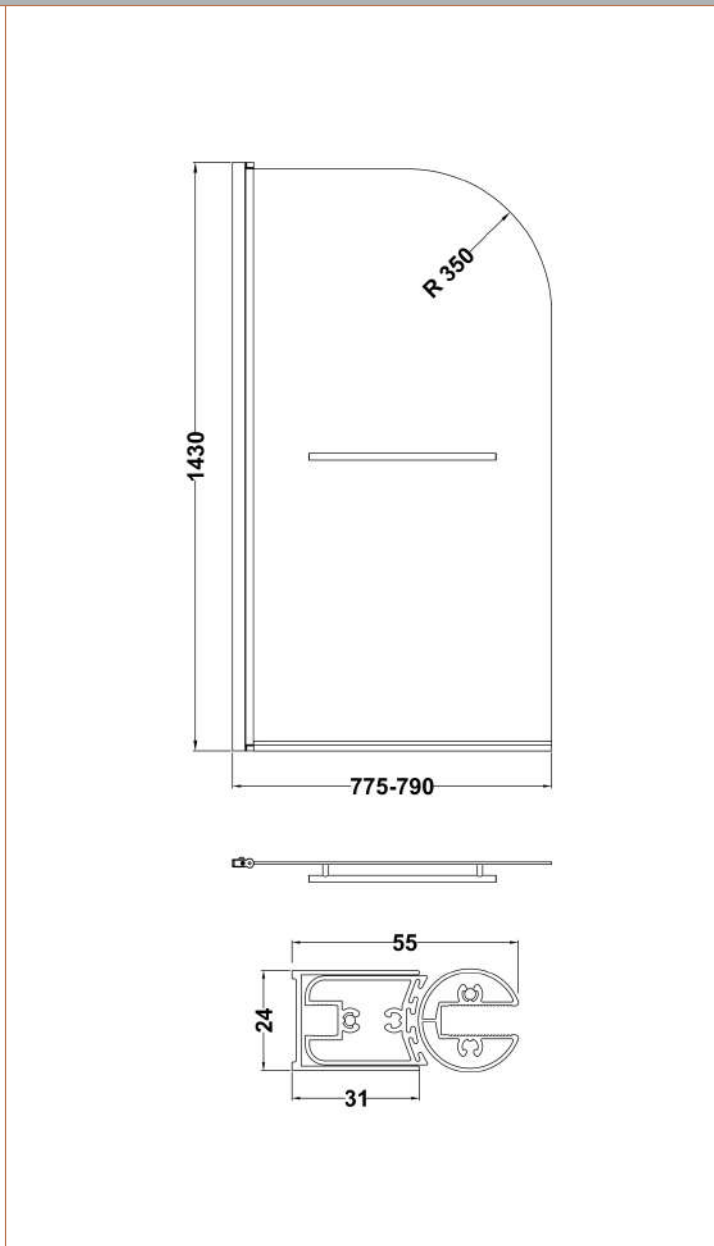

### Product Dimensions

Height (mm):	1430
Width (mm):	790
Depth (mm):	38
Nett Weight (kg):	17.5

### Packaging Dimensions

Height (mm):	55
Width (mm):	810
Length (mm):	1460
Gross Weight (kg):	17.5

### Outer Box Dimensions (If Applicable)

Height (mm):	
Width (mm):	
Depth (mm):	
Length (mm):	
Gross Weight (kg):	
Barcode:	5055369001408

### Product Details

Country of Origin:	China
Fitting Instruction:	No
CE & UKCA:	Yes
Profile Material:	Aluminium
Profile Finish:	Chrome
Adjustments (mm):	775mm-790mm
Entry Width (mm):	N/A
Swing In Dim (mm):	700mm
Swing Out Dim (mm):	700mm
Radius (mm):	Not Applicable
Glass Thickness (mm):	6
Easy Fit:	No
Easy Clean:	No
Handle Style:	Not Applicable
Handle Material:	Not Applicable
Enclosure Design:	Frameless
Wheel Type:	Not Applicable
Support Bar Included:	Support Bar Not Included
Extras:	Towel Rail