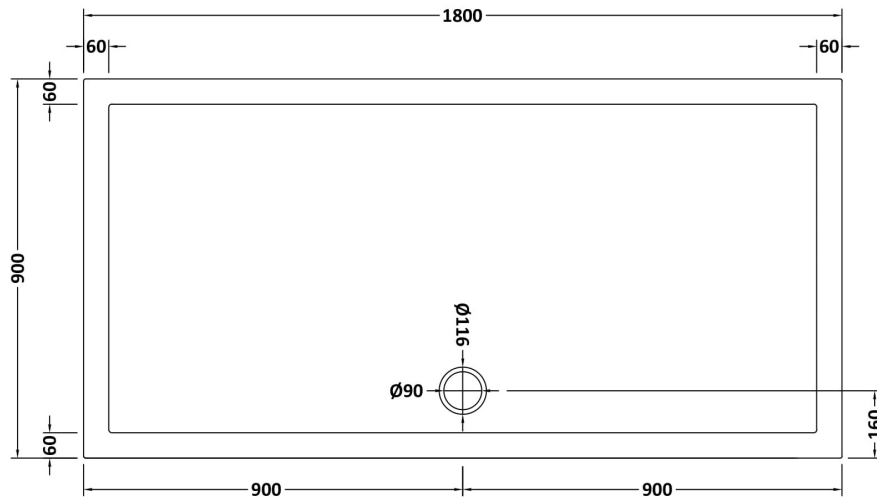

Sales Code: NTP074

Description: Rectangular Tray 1800 X 900

Product Dimensions

Length (mm):	1800
Width (mm):	900
Height (mm):	40
Nett Weight (kg):	42,48

Packaging Dimensions

Length (mm):	1840
Width (mm):	940
Height (mm):	80
Gross Weight (kg):	42,5

Packaging Data

Box Colour:	Shrinkwrap & Polystyrene
Box Qty:	1
Label Size:	100 x 50
Label Colour:	White Label
Label Qty:	2

Outer Box Dimensions (If Applicable)

Length (mm):	
Width (mm):	
Height (mm):	
Gross Weight (kg):	
Barcode:	5055275896259

Product Details

Country of Origin:	United Kingdom
Fitting Instruction:	No
CE & UKCA:	Yes
Colour/Finish:	White
Product Material:	Acrylic Capped ABS Caco3 & Pu
Material Colour Reference:	European White
Radius:	0
Waste Required (mm):	90
Compatible with Leg Kit:	Yes