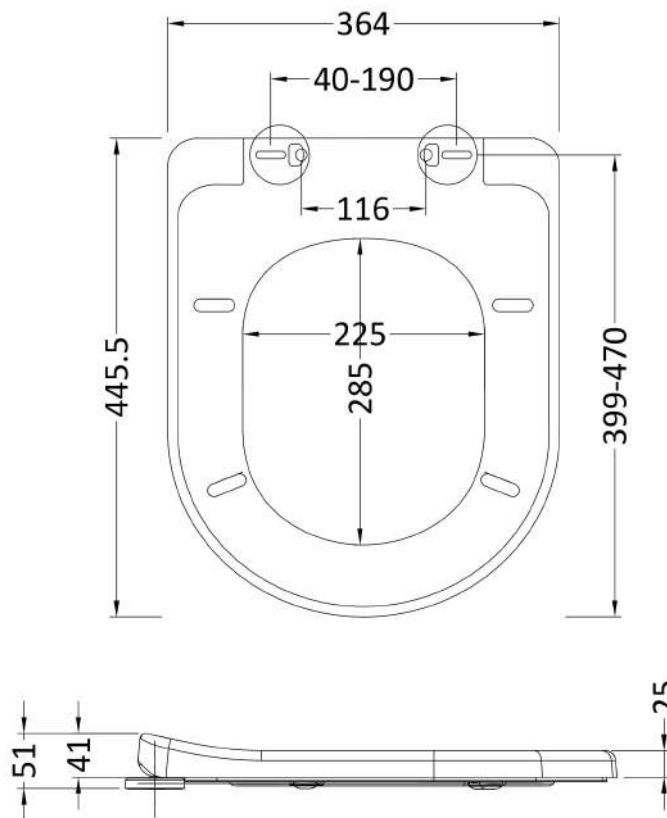

### Product Dimensions

Length (mm):	446
Width (mm):	364
Height (mm):	51
Nett Weight (kg):	2

### Packaging Dimensions

Length (mm):	455
Width (mm):	380
Height (mm):	55
Gross Weight (kg):	2.29

### Outer Box Dimensions (If Applicable)

Length (mm):	400
Width (mm):	490
Height (mm):	320
Gross Weight (kg):	16
Barcode:	5060272825928

### Product Details

Country of Origin:	China
Fitting Instruction:	No
CE & UKCA:	Not Applicable
Product Material:	Urea
Seat Type:	D Shape
Seat Function:	Soft Close
Hinge Centres (Min):	90
Hinge Centres (Max):	190
Hinge Material:	Polypropylene
Colour/Finish:	White
Fixing Method:	Quick Release