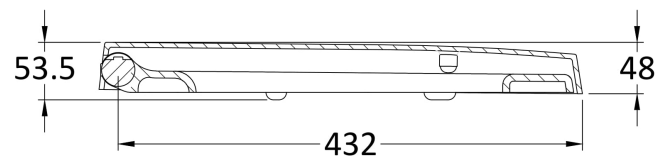

Sales Code: NTS007

Description: Luxury D Shape Seat, Sc, Qr, Top Fix

Product Dimensions

Length (mm):	450
Width (mm):	370
Height (mm):	54
Nett Weight (kg):	1.72

Packaging Dimensions

Length (mm):	465
Width (mm):	380
Height (mm):	60
Gross Weight (kg):	2.77

Packaging Data

Box Colour:	White Cardboard Box - Printed
Box Qty:	1
Label Size:	100 x 50
Label Colour:	Not Applicable
Label Qty:	

Outer Box Dimensions (If Applicable)

Length (mm):	480
Width (mm):	330
Height (mm):	395
Gross Weight (kg):	14
Barcode:	5060272829780

Product Details

Country of Origin:	China
Fitting Instruction:	No
CE & UKCA:	Not Applicable
Product Material:	Urea
Seat Type:	D Shape
Seat Function:	Soft Close
Hinge Centres (Min):	70
Hinge Centres (Max):	175
Hinge Material:	Stainless Steel Nylon
Colour/Finish:	White
Fixing Method:	Quick Release