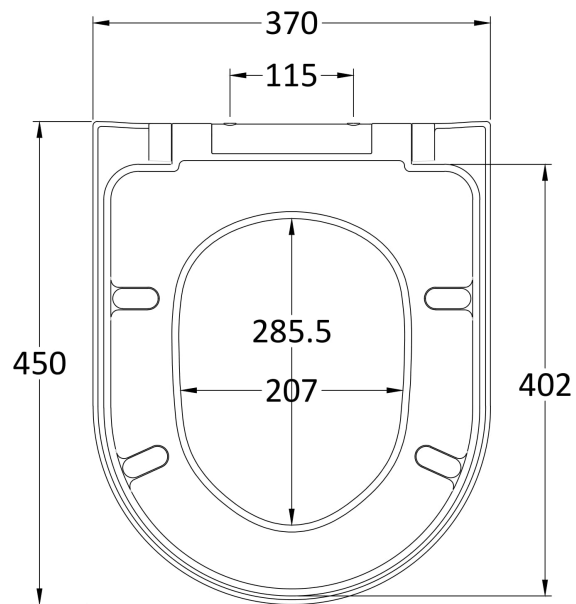

Sales Code: NTS007

Description: Luxury D Shape Seat, Sc, Qr, Top Fix

Product Dimensions

Length (mm):	450
Width (mm):	370
Height (mm):	54
Nett Weight (kg):	1.72

Packaging Dimensions

Length (mm):	465
Width (mm):	380
Height (mm):	60
Gross Weight (kg):	2.77

Packaging Data

Box Colour:	White Cardboard Box - Printed
Box Qty:	1
Label Size:	100 x 50
Label Colour:	Not Applicable
Label Qty:	

Outer Box Dimensions (If Applicable)

Length (mm):	480
Width (mm):	330
Height (mm):	395
Gross Weight (kg):	14
Barcode:	5060272829780

Product Details

Country of Origin:	China
Fitting Instruction:	No
CE & UKCA:	Not Applicable
Product Material:	Urea
Seat Type:	D Shape
Seat Function:	Soft Close
Hinge Centres (Min):	70
Hinge Centres (Max):	175
Hinge Material:	Stainless Steel Nylon
Colour/Finish:	White
Fixing Method:	Quick Release