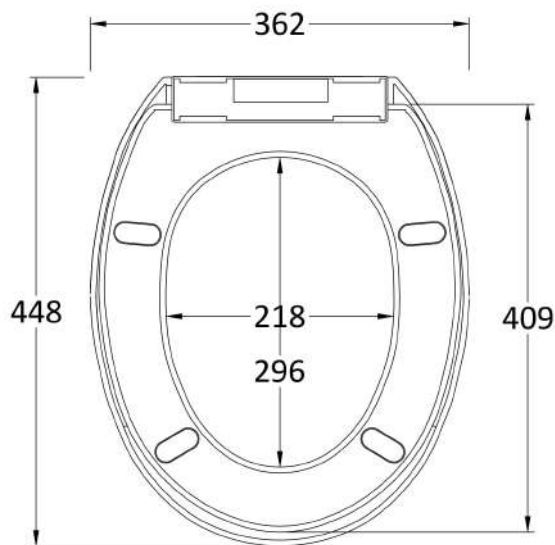

Sales Code: NTS008

Description: Standard Round Seat, Sc, Top Fix

Product Dimensions

Length (mm):	448
Width (mm):	362
Height (mm):	60
Nett Weight (kg):	2.1

Packaging Dimensions

Length (mm):	450
Width (mm):	360
Height (mm):	80
Gross Weight (kg):	2.1

Packaging Data

Box Colour:	White Cardboard Box - Printed
Box Qty:	0
Label Size:	0 x 0
Label Colour:	Not Applicable
Label Qty:	0

Outer Box Dimensions (If Applicable)

Length (mm):	0
Width (mm):	0
Height (mm):	0
Gross Weight (kg):	0
Barcode:	5055369085156

Product Details

Country of Origin:	China
Fitting Instruction:	No
CE & UKCA:	Not Applicable
Product Material:	Polypropylene
Seat Type:	Round
Seat Function:	Soft Close
Hinge Centres (Min):	0
Hinge Centres (Max):	0
Hinge Material:	Polypropylene
Colour/Finish:	White
Fixing Method:	Top Fix