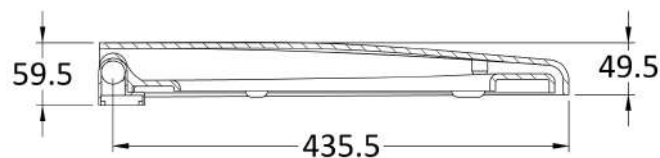

Sales Code: NTS008

Description: Standard Round Seat, Sc, Top Fix

Product Dimensions

Length (mm):	448
Width (mm):	362
Height (mm):	60
Nett Weight (kg):	2.1

Packaging Dimensions

Length (mm):	450
Width (mm):	360
Height (mm):	80
Gross Weight (kg):	2.1

Packaging Data

Box Colour:	White Cardboard Box - Printed
Box Qty:	0
Label Size:	0 x 0
Label Colour:	Not Applicable
Label Qty:	0

Outer Box Dimensions (If Applicable)

Length (mm):	0
Width (mm):	0
Height (mm):	0
Gross Weight (kg):	0
Barcode:	5055369085156

Product Details

Country of Origin:	China
Fitting Instruction:	No
CE & UKCA:	Not Applicable
Product Material:	Polypropylene
Seat Type:	Round
Seat Function:	Soft Close
Hinge Centres (Min):	0
Hinge Centres (Max):	0
Hinge Material:	Polypropylene
Colour/Finish:	White
Fixing Method:	Top Fix