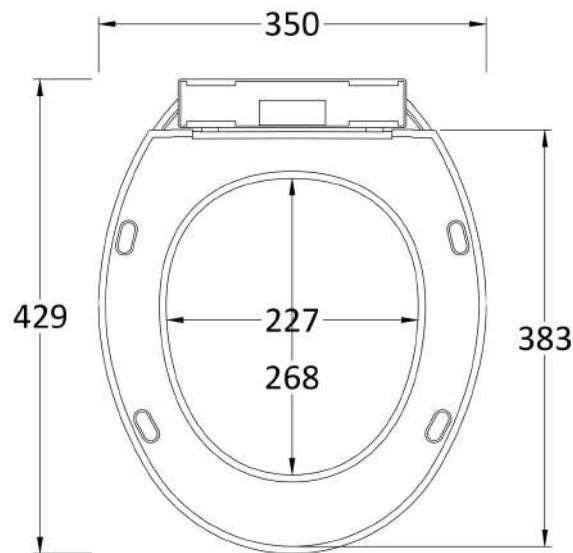

Sales Code: NTS010

Description: Standard Round Seat, Sc, Bottom Fix

Product Dimensions

Length (mm):	429
Width (mm):	350
Height (mm):	48
Nett Weight (kg):	1.2

Packaging Dimensions

Length (mm):	440
Width (mm):	350
Height (mm):	70
Gross Weight (kg):	1.42

Packaging Data

Box Colour:	White Cardboard Box - Printed
Box Qty:	0
Label Size:	0 x 0
Label Colour:	Not Applicable
Label Qty:	0

Outer Box Dimensions (If Applicable)

Length (mm):	0
Width (mm):	0
Height (mm):	0
Gross Weight (kg):	0
Barcode:	5055369001446

Product Details

Country of Origin:	China
Fitting Instruction:	Yes
CE & UKCA:	Not Applicable
Product Material:	Polypropylene
Seat Type:	Round
Seat Function:	Soft Close
Hinge Centres (Min):	0
Hinge Centres (Max):	0
Hinge Material:	Polypropylene
Colour/Finish:	White
Fixing Method:	Bottom Fix