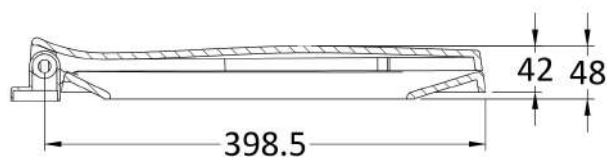

Sales Code: NTS010

Description: Standard Round Seat, Sc, Bottom Fix

Product Dimensions

Length (mm):	429
Width (mm):	350
Height (mm):	48
Nett Weight (kg):	1.2

Packaging Dimensions

Length (mm):	440
Width (mm):	350
Height (mm):	70
Gross Weight (kg):	1.42

Packaging Data

Box Colour:	White Cardboard Box - Printed
Box Qty:	0
Label Size:	0 x 0
Label Colour:	Not Applicable
Label Qty:	0

Outer Box Dimensions (If Applicable)

Length (mm):	0
Width (mm):	0
Height (mm):	0
Gross Weight (kg):	0
Barcode:	5055369001446

Product Details

Country of Origin:	China
Fitting Instruction:	Yes
CE & UKCA:	Not Applicable
Product Material:	Polypropylene
Seat Type:	Round
Seat Function:	Soft Close
Hinge Centres (Min):	0
Hinge Centres (Max):	0
Hinge Material:	Polypropylene
Colour/Finish:	White
Fixing Method:	Bottom Fix