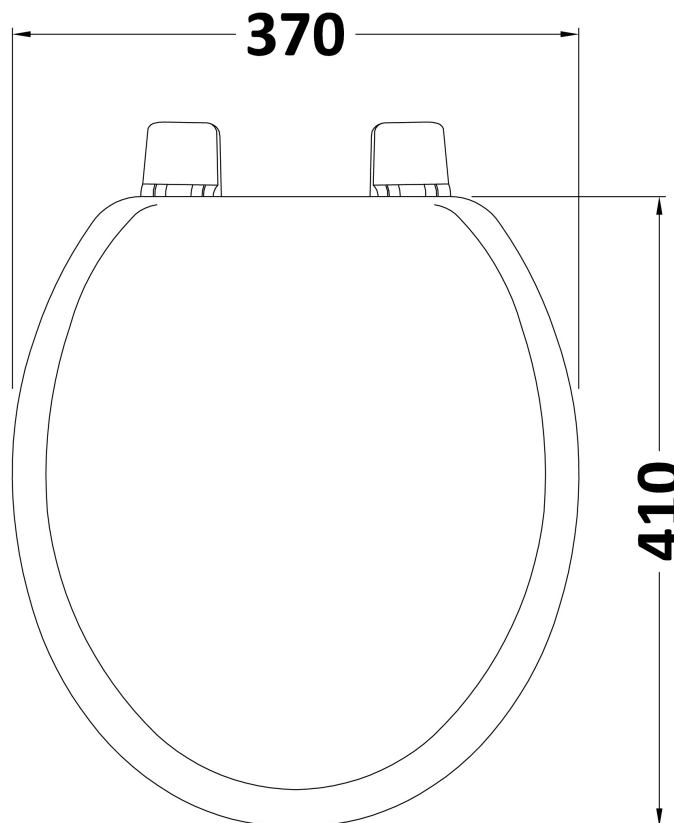

Sales Code: NTS303**Description:** Trad Round Toilet Seat Plastic Hinges**Product Dimensions**

Length (mm):	462
Width (mm):	372
Height (mm):	51
Nett Weight (kg):	3

Packaging Dimensions

Length (mm):	370
Width (mm):	470
Height (mm):	55
Gross Weight (kg):	3

Packaging Data

Box Colour:	White Cardboard Box - Printed
Box Qty:	1
Label Size:	100 x 50
Label Colour:	White Label
Label Qty:	1

Outer Box Dimensions (If Applicable)

Length (mm):	390
Width (mm):	370
Height (mm):	500
Gross Weight (kg):	17
Barcode:	5055369034352

Product Details

Country of Origin:	United Kingdom
Fitting Instruction:	No
CE Certification:	Yes
Product Material:	Moulded Wood
Seat Type:	Round
Seat Function:	Standard
Hinge Centres (Min):	139
Hinge Centres (Max):	171
Hinge Material:	Polypropylene
Colour/Finish:	White
Fixing Method:	Bottom Fix