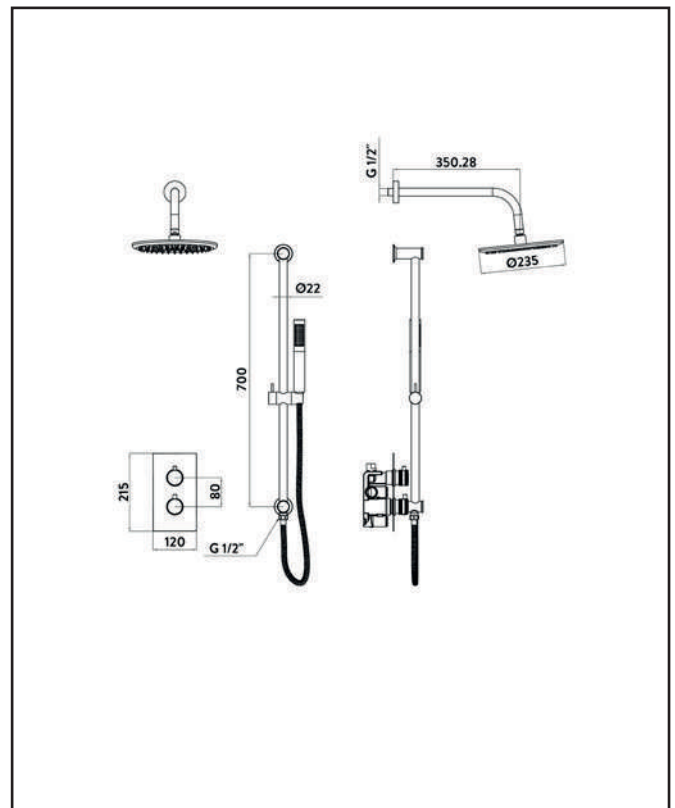

Product Name	NU-037
Product Description	Core Round Handle Head & Handset Riserkit Gunmetal
Product Transportation	
Barcode	5060964934648
Country of origin	CH
Commodity code	8481809000
Product Measurements	
Product Weight (KG)	3.989
Product Width (mm)	See Line Drawing
Product Height (mm)	See Line Drawing
Product Depth (mm)	See Line Drawing
Primary Packed Measurements	
Packaged Weight	4.799
Packed Length	360
Packed Width	330
Packed Height	175
Packaging Weights	
Card (kg)	1.042
Paper (kg)	0.009
Wood (kg)	n/a
Plastic (kg)	0.192
Compliance DOP	

General Information	
Construction Material	Brass /Stainless steel 304 alloy
Installation type	Wall Mounted
Colour / Finish	Gunmetal
Tap / Shower Attributes	
WRAS Approved	Yes
TMV Approved	No
Minimum Operating Pressure (bar)	0.5
Maximum Operating Pressure (bar)	5
Flexible Tails Included	No
Number of tap holes required	2
Handle Type	Lever
Swivel Spout	No
Inlet Connection	1/2 BSP
Outlet Connection	1/2 BSP Handset
Tap Hole Diameter (mm)	N/a
Tap Type description	Concealed Thermostatic Mixer
Includes Waste	No
Valve / Cartridge Type	Thermostatic Cartridge
Flow Rates	
0.2bar (l/min)	5.6
0.5bar (l/min)	8.8
1bar (l/min)	13.8
2bar (l/min)	20.8
3bar (l/min)	25.7

Showering - Specification	
Anti-Scald	Yes
Shower Diverter function	Yes
Number of outlets	2
Thermostatic Temperature control	Yes
Cool Touch	No
Shower Handset functions	1
Minimum Working Pressure	0.5
Maximum Working Pressure	5
Shape	Round
Pipe Centres (mm)	150
Inlet Connection	1/2 BSP
Outlet Connection	1/2 BSP
Adjustable	No
Adjustment (mm)	N/a
Handle Type	Round