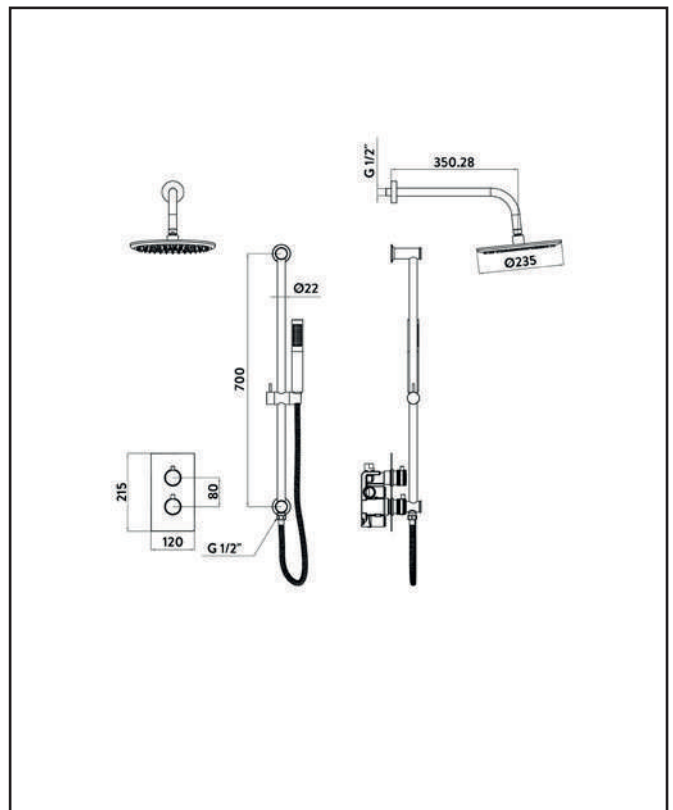

Product Name	NU-037
Product Description	Core Round Handle Head & Handset Riserkit Gunmetal
Product Transportation	
Barcode	5060964934648
Country of origin	CH
Commodity code	8481809000
Product Measurements	
Product Weight (KG)	3.989
Product Width (mm)	See Line Drawing
Product Height (mm)	See Line Drawing
Product Depth (mm)	See Line Drawing
Primary Packed Measurements	
Packaged Weight	4.799
Packed Length	360
Packed Width	330
Packed Height	175
Packaging Weights	
Card (kg)	1.042
Paper (kg)	0.009
Wood (kg)	n/a
Plastic (kg)	0.192
Compliance DOP	

PRODUCT DATA SHEET

Core Round Handle Head & Handset Riserkit Gunmetal

Product Code: NU-037

SCUDO
BEAUTIFUL BATHROOMS

0330 124 7290

sales@scudo.co.uk - www.scudo.co.uk

Scudo is the trading name of Harrison Bathrooms Ltd. Whilst we endeavour to ensure that the product information is accurate we accept no liability for any information given. All images are for illustration purposes only. Product images and specification are subject to change. Measurement are in millimetres and are nominal.

Showering - Specification	
Anti-Scald	Yes
Shower Diverter function	Yes
Number of outlets	2
Thermostatic Temperature control	Yes
Cool Touch	No
Shower Handset functions	1
Minimum Working Pressure	0.5
Maximum Working Pressure	5
Shape	Round
Pipe Centres (mm)	150
Inlet Connection	1/2 BSP
Outlet Connection	1/2 BSP
Adjustable	No
Adjustment (mm)	N/a
Handle Type	Round