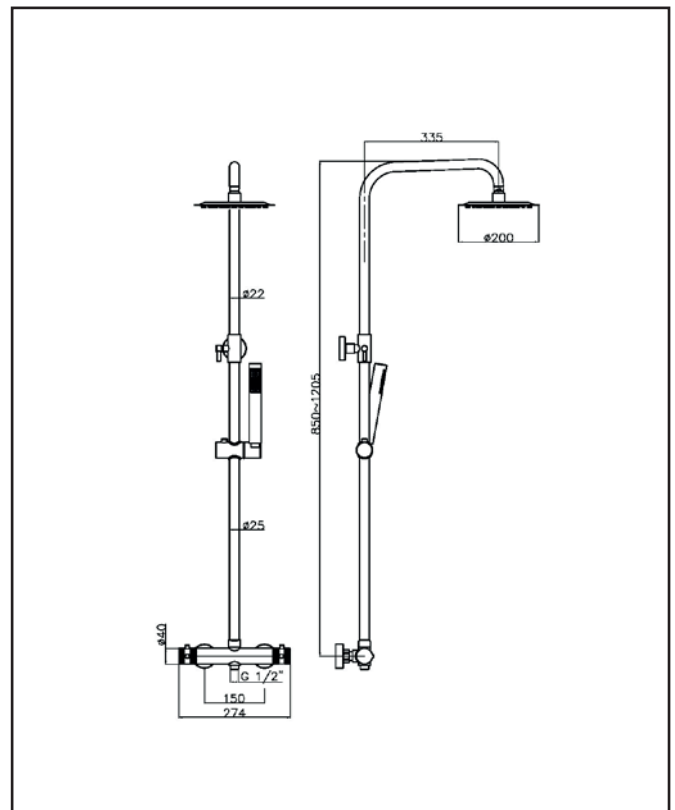

Product Name	NU-042
Product Description	Core Round Rigid Shower Brushed Bronze
<b>Product Transportation</b>	
Barcode	5060964935416
Contry of origin	CH
Comodity code	8481809000
<b>Product Measurements</b>	
Product Weight (KG)	3.722
Product Width (mm)	See Line Drawing
Product Height (mm)	See Line Drawing
Product Depth (mm)	See Line Drawing
<b>Primary Packed Measurements</b>	
Packaged Weight	4.87
Packed Length	840
Packed Width	395
Packed Height	80
<b>Packaging Weights</b>	
Card (kg)	0.59
Paper (kg)	0.0023
Wood (kg)	n/a
Plastic (kg)	0.025
Compliance DOP	

<b>General Information</b>	
Construction Material	Brass /Stainless steel 304 alloy
Installation type	Wall Mounted
Colour / Finish	Brushed Bronze
<b>Tap / Shower Attributes</b>	
WRAS Approved	Yes
TMV Approved	No
Minimum Operating Pressure (bar)	0.5
Maximum Operating Pressure (bar)	5
Flexible Tails Included	No
Number of tap holes required	2
Handle Type	Knob
Swivel Spout	No
Inlet Connection	3/4 BSP
Outlet Connection	1/2 BSP Handset
Tap Hole Diameter (mm)	N/a
Tap Type description	Thermostatic Mixer
Includes Waste	No
Valve / Cartridge Type	Themostatic Cartridge
<b>Flow Rates</b>	
0.2bar (l/min)	3.7
0.5bar (l/min)	6.08
1bar (l/min)	9.18
2bar (l/min)	14.5
3bar (l/min)	15.54

**Dimensions**  
(measurements in mm)