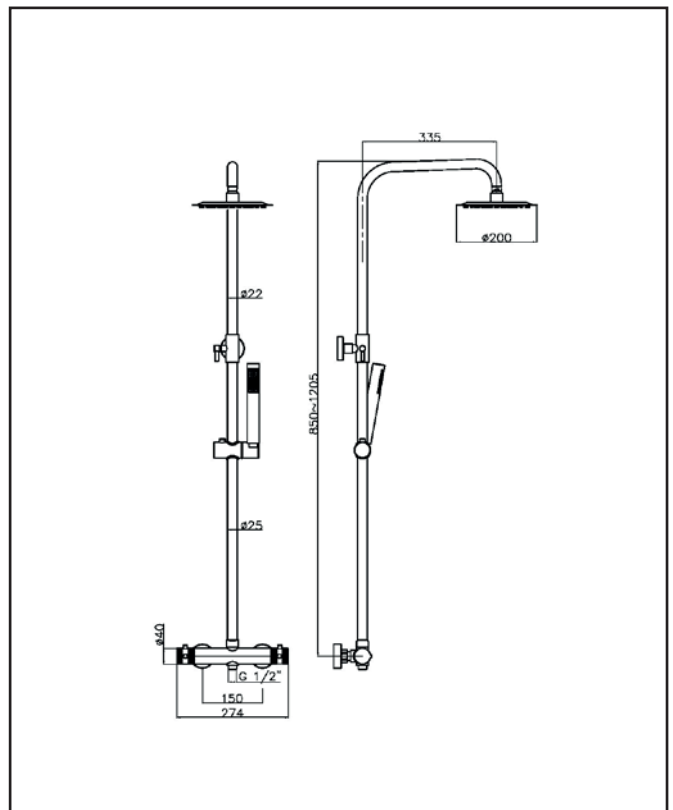

Product Name	NU-042
Product Description	Core Round Rigid Shower Brushed Bronze
<b>Product Transportation</b>	
Barcode	5060964935416
Contry of origin	CH
Comodity code	8481809000
<b>Product Measurements</b>	
Product Weight (KG)	3.722
Product Width (mm)	See Line Drawing
Product Height (mm)	See Line Drawing
Product Depth (mm)	See Line Drawing
<b>Primary Packed Measurements</b>	
Packaged Weight	4.87
Packed Length	840
Packed Width	395
Packed Height	80
<b>Packaging Weights</b>	
Card (kg)	0.59
Paper (kg)	0.0023
Wood (kg)	n/a
Plastic (kg)	0.025
Compliance DOP	

**Dimensions**  
(measurements in mm)

### Showering - Specification

Anti-Scald	Yes
Shower Diverter function	Yes
Number of outlets	2
Thermostatic Temperature control	Yes
Cool Touch	No
Shower Handset functions	1
Minimum Working Pressure	0.5
Maximum Working Pressure	5
Shape	Round
Pipe Centres (mm)	150
Inlet Connection	3/4 BSP
Outlet Connection	1/2 BSP
Adjustable	Yes
Adjustment (mm)	850-1205
Handle Type	Round