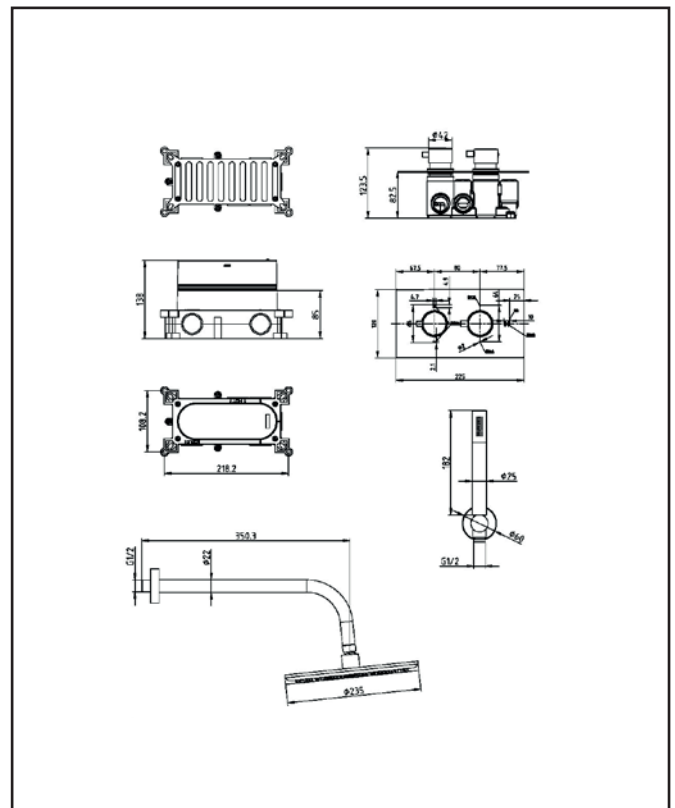

PRODUCT DATA SHEET

Core Round Handle Shower Arm Drench Head & Bracket Brushed Bronze

Product Code: NU-043

SCUDO
BEAUTIFUL BATHROOMS

0330 124 7290

sales@scudo.co.uk - www.scudo.co.uk

Scudo is the trading name of Harrison Bathrooms Ltd. Whilst we endeavour to ensure that the product information is accurate we accept no liability for any information given. All images are for illustration purposes only. Product images and specification are subject to change. Measurement are in millimetres and are nominal.

Product Name	NU-043
Product Description	Core Round Handle Shower Arm Drench Head & Bracket Brushed Bronze
Product Transportation	
Barcode	5060964934631
Country of origin	CH
Commodity code	8481809000
Product Measurements	
Product Weight (KG)	4.435
Product Width (mm)	See Line Drawing
Product Height (mm)	See Line Drawing
Product Depth (mm)	See Line Drawing
Primary Packed Measurements	
Packaged Weight	6
Packed Length	720
Packed Width	275
Packed Height	175
Packaging Weights	
Card (kg)	1.042
Paper (kg)	0.009
Wood (kg)	n/a
Plastic (kg)	0.192
Compliance DOP	

General Information	
Construction Material	Brass /Stainless steel 304 alloy
Installation type	Wall Mounted
Colour / Finish	Brushed Bronze
Tap / Shower Attributes	
WRAS Approved	Yes
TMV Approved	No
Minimum Operating Pressure (bar)	0.5
Maximum Operating Pressure (bar)	5
Flexible Tails Included	No
Number of tap holes required	2
Handle Type	Lever
Swivel Spout	No
Inlet Connection	1/2 BSP
Outlet Connection	1/2 BSP Handset
Tap Hole Diameter (mm)	N/a
Tap Type description	Concealed Thermostatic Mixer
Includes Waste	No
Valve / Cartridge Type	Thermostatic Cartridge
Flow Rates	
0.2bar (l/min)	5.6
0.5bar (l/min)	8.8
1bar (l/min)	13.8
2bar (l/min)	20.8
3bar (l/min)	25.7