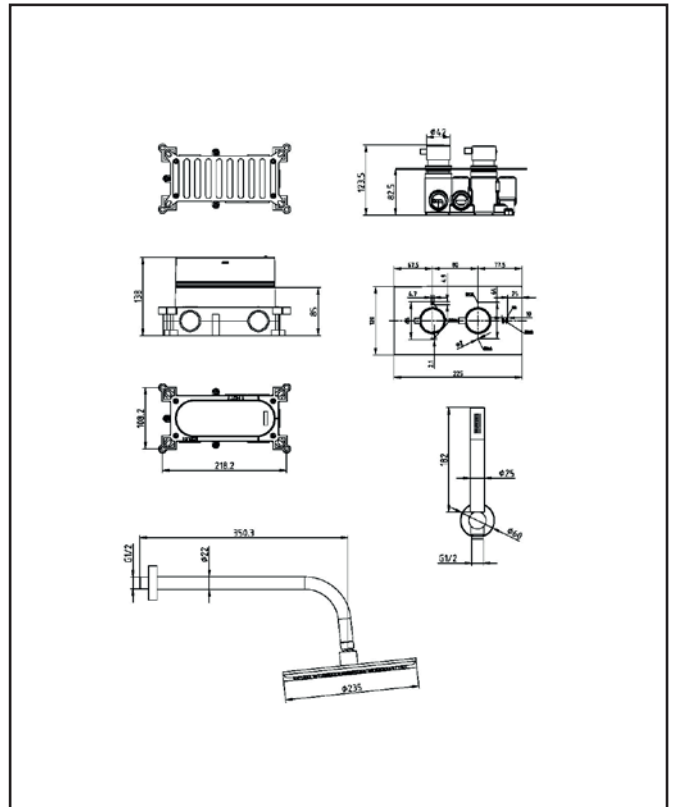

Product Name	NU-043
Product Description	Core Round Handle Shower Arm Drench Head & Bracket Brushed Bronze
Product Transportation	
Barcode	5060964934631
Country of origin	CH
Commodity code	8481809000
Product Measurements	
Product Weight (KG)	4.435
Product Width (mm)	See Line Drawing
Product Height (mm)	See Line Drawing
Product Depth (mm)	See Line Drawing
Primary Packed Measurements	
Packaged Weight	6
Packed Length	720
Packed Width	275
Packed Height	175
Packaging Weights	
Card (kg)	1.042
Paper (kg)	0.009
Wood (kg)	n/a
Plastic (kg)	0.192
Compliance DOP	

PRODUCT DATA SHEET

Core Round Handle Shower Arm Drench Head & Bracket Brushed Bronze

Product Code: NU-043

SCUDO
BEAUTIFUL BATHROOMS

0330 124 7290

sales@scudo.co.uk - www.scudo.co.uk

Scudo is the trading name of Harrison Bathrooms Ltd. Whilst we endeavour to ensure that the product information is accurate we accept no liability for any information given. All images are for illustration purposes only. Product images and specification are subject to change. Measurement are in millimetres and are nominal.

Showering - Specification	
Anti-Scald	Yes
Shower Diverter function	Yes
Number of outlets	2
Thermostatic Temperature control	Yes
Cool Touch	No
Shower Handset functions	1
Minimum Working Pressure	0.5
Maximum Working Pressure	5
Shape	Round
Pipe Centres (mm)	150
Inlet Connection	1/2 BSP
Outlet Connection	1/2 BSP
Adjustable	No
Adjustment (mm)	N/a
Handle Type	Round