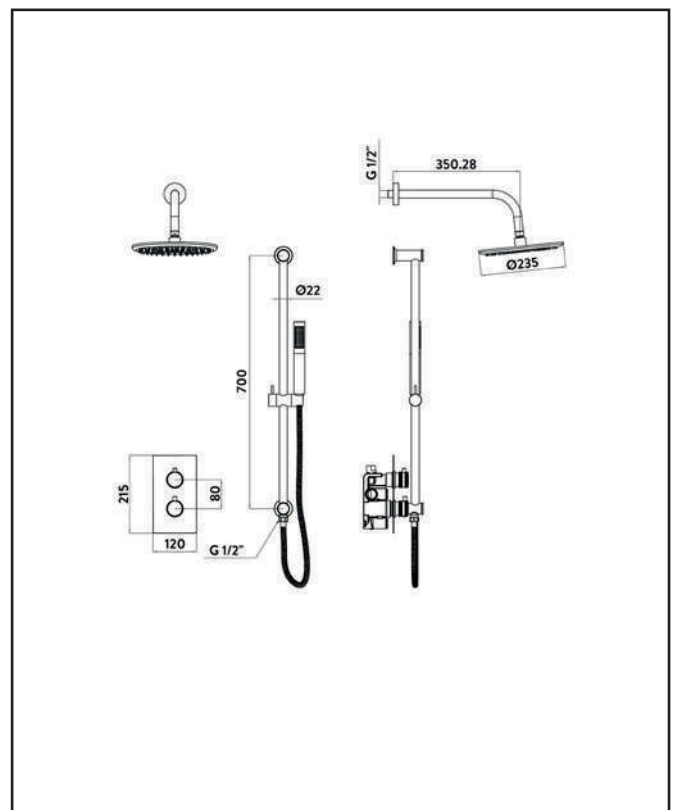

Product Name	NU-044
Product Description	Core Round Handle Head & Handset Riserkit Brushed Bronze
Product Transportation	
Barcode	5060964935430
Country of origin	CH
Commodity code	8481809000
Product Measurements	
Product Weight (KG)	3.989
Product Width (mm)	See Line Drawing
Product Height (mm)	See Line Drawing
Product Depth (mm)	See Line Drawing
Primary Packed Measurements	
Packaged Weight	4.799
Packed Length	360
Packed Width	330
Packed Height	175
Packaging Weights	
Card (kg)	1.042
Paper (kg)	0.009
Wood (kg)	n/a
Plastic (kg)	0.192
Compliance DOP	

General Information	
Construction Material	Brass /Stainless steel 304 alloy
Installation type	Wall Mounted
Colour / Finish	Brushed Bronze
Tap / Shower Attributes	
WRAS Approved	Yes
TMV Approved	No
Minimum Operating Pressure (bar)	0.5
Maximum Operating Pressure (bar)	5
Flexible Tails Included	No
Number of tap holes required	2
Handle Type	Lever
Swivel Spout	No
Inlet Connection	1/2 BSP
Outlet Connection	1/2 BSP Handset
Tap Hole Diameter (mm)	N/a
Tap Type description	Concealed Thermostatic Mixer
Includes Waste	No
Valve / Cartridge Type	Thermostatic Cartridge
Flow Rates	
0.2bar (l/min)	5.6
0.5bar (l/min)	8.8
1bar (l/min)	13.8
2bar (l/min)	20.8
3bar (l/min)	25.7

Showering - Specification	
Anti-Scald	Yes
Shower Diverter function	Yes
Number of outlets	2
Thermostatic Temperature control	Yes
Cool Touch	No
Shower Handset functions	1
Minimum Working Pressure	0.5
Maximum Working Pressure	5
Shape	Round
Pipe Centres (mm)	150
Inlet Connection	1/2 BSP
Outlet Connection	1/2 BSP
Adjustable	No
Adjustment (mm)	N/a
Handle Type	Round