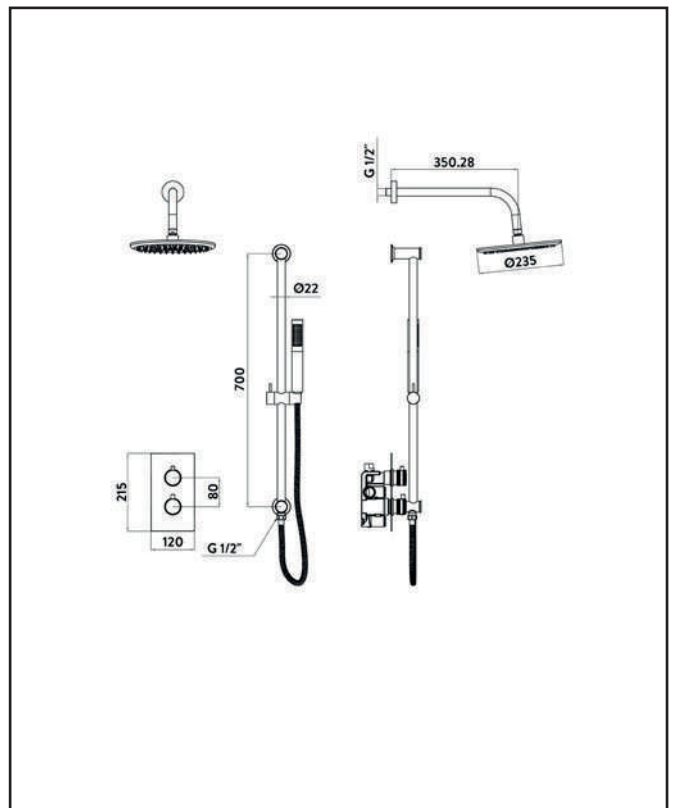

Product Name	NU-044
Product Description	Core Round Handle Head & Handset Riserkit Brushed Bronze
Product Transportation	
Barcode	5060964935430
Country of origin	CH
Commodity code	8481809000
Product Measurements	
Product Weight (KG)	3.989
Product Width (mm)	See Line Drawing
Product Height (mm)	See Line Drawing
Product Depth (mm)	See Line Drawing
Primary Packed Measurements	
Packaged Weight	4.799
Packed Length	360
Packed Width	330
Packed Height	175
Packaging Weights	
Card (kg)	1.042
Paper (kg)	0.009
Wood (kg)	n/a
Plastic (kg)	0.192
Compliance DOP	

PRODUCT DATA SHEET

Core Round Handle Head & Handset

Riserkit Brushed Bronze

Product Code: NU-044

SCUDO
BEAUTIFUL BATHROOMS

0330 124 7290

sales@scudo.co.uk - www.scudo.co.uk

Scudo is the trading name of Harrison Bathrooms Ltd. Whilst we endeavour to ensure that the product information is accurate we accept no liability for any information given. All images are for illustration purposes only. Product images and specification are subject to change. Measurement are in millimetres and are nominal.

Showering - Specification	
Anti-Scald	Yes
Shower Diverter function	Yes
Number of outlets	2
Thermostatic Temperature control	Yes
Cool Touch	No
Shower Handset functions	1
Minimum Working Pressure	0.5
Maximum Working Pressure	5
Shape	Round
Pipe Centres (mm)	150
Inlet Connection	1/2 BSP
Outlet Connection	1/2 BSP
Adjustable	No
Adjustment (mm)	N/a
Handle Type	Round