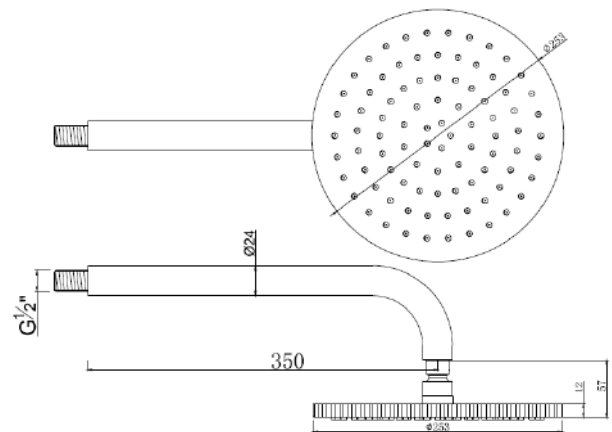

PRODUCT DATA SHEET

Core Round Shower Head & Arm Matte Black

Product Code: NU-060

Product Name	NU-060
Product Description	Core Round Shower Head & Arm Matte Black
Product Transportation	
Barcode	5060991256355
Country of origin	CH
Commodity code	7324900000
Product Measurements	
Product Weight	1.4 KG
Product Width	253mm
Product Height	TBCmm
Product Length	350mm
Primary Packed Measurements	
Packaged Weight	1.7 KG
Packed Height	80mm
Packed Width	310mm
Packed Length	320mm

General Information	
Construction Material	Stainless Steel
Installation type	Wall Mounted
Colour / Finish	Matte Black
Tap / Shower Attributes	
WRAS Approved	No
TMV Approved	No
Minimum Operating Pressure (bar)	0.5
Maximum Operating Pressure (bar)	5
Inlet Connection	½BSP
Shower Type	Wall Mounted Arm
Flow Rates	
0.2bar (l/min)	4.8
0.5bar (l/min)	8.1
1bar (l/min)	11.7
2bar (l/min)	16
3bar (l/min)	19.8
5bar (l/min)	23.6