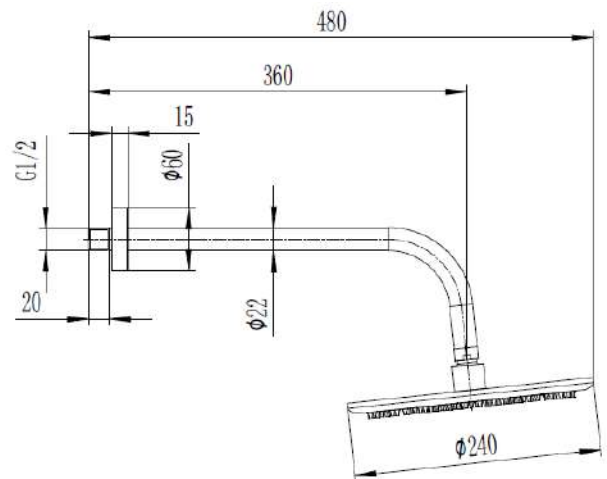

PRODUCT DATA SHEET

Round Shower Arm & Head Brushed Brass

Product Code: NU-066

Product Name	NU-066
Product Description	Round Shower Arm & Head Brushed Brass
Product Transportation	
Barcode	5060991256515
Country of origin	CH
Commodity code	8481801190
Product Measurements	
Product Weight	1.2 KG
Product Width	240mm
Product Height	TBCmm
Product Length	360mm
Primary Packed Measurements	
Packaged Weight	1.5KG
Packed Height	75mm
Packed Width	420mm
Packed Length	285mm

General Information	
Construction Material	Stainless Steel
Installation type	Wall Mounted
Colour / Finish	Brushed Brass
Tap / Shower Attributes	
WRAS Approved	No
TMV Approved	No
Minimum Operating Pressure (bar)	0.5
Maximum Operating Pressure (bar)	5
Inlet Connection	½BSP
Shower Type	Wall Mounted Arm
Flow Rates	
0.2bar (l/min)	4.8
0.5bar (l/min)	8.1
1bar (l/min)	11.7
2bar (l/min)	16
3bar (l/min)	19.8
5bar (l/min)	23.6

Dimensions
(measurements in mm)

LIFETIME GUARANTEE

We are confident in our products and we want our customer to be, we proudly give a lifetime guarantee on our taps and showers, further details can be found on our website