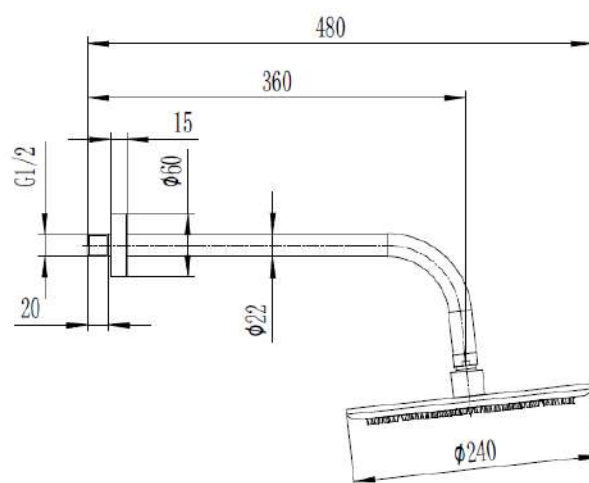

PRODUCT DATA SHEET

Round Shower Arm & Head

Gunmetal

Product Code: NU-068

SCUDO
BEAUTIFUL BATHROOMS

0330 124 7290

sales@scudo.co.uk - www.scudo.co.uk

Scudo is the trading name of Harrison Bathrooms Ltd. Whilst we endeavor to ensure that the product information is accurate, we accept no liability for any information given. All images are for illustration purposes only. Product images and specification are subject to change. Measurement are in millimeters and are nominal.

Product Name	NU-068
Product Description	Round Shower Arm & Head Gunmetal
Product Transportation	
Barcode	5060991256539
Country of origin	CH
Commodity code	8481801190
Product Measurements	
Product Weight	1.2 KG
Product Width	240mm
Product Height	TBCmm
Product Length	360mm
Primary Packed Measurements	
Packaged Weight	1.5KG
Packed Height	75mm
Packed Width	420mm
Packed Length	285mm

General Information	
Construction Material	Stainless Steel
Installation type	Wall Mounted
Colour / Finish	Gunmetal
Tap / Shower Attributes	
WRAS Approved	No
TMV Approved	No
Minimum Operating Pressure (bar)	0.5
Maximum Operating Pressure (bar)	5
Inlet Connection	½BSP
Shower Type	Wall Mounted Arm
Flow Rates	
0.2bar (l/min)	4.8
0.5bar (l/min)	8.1
1bar (l/min)	11.7
2bar (l/min)	16
3bar (l/min)	19.8
5bar (l/min)	23.6