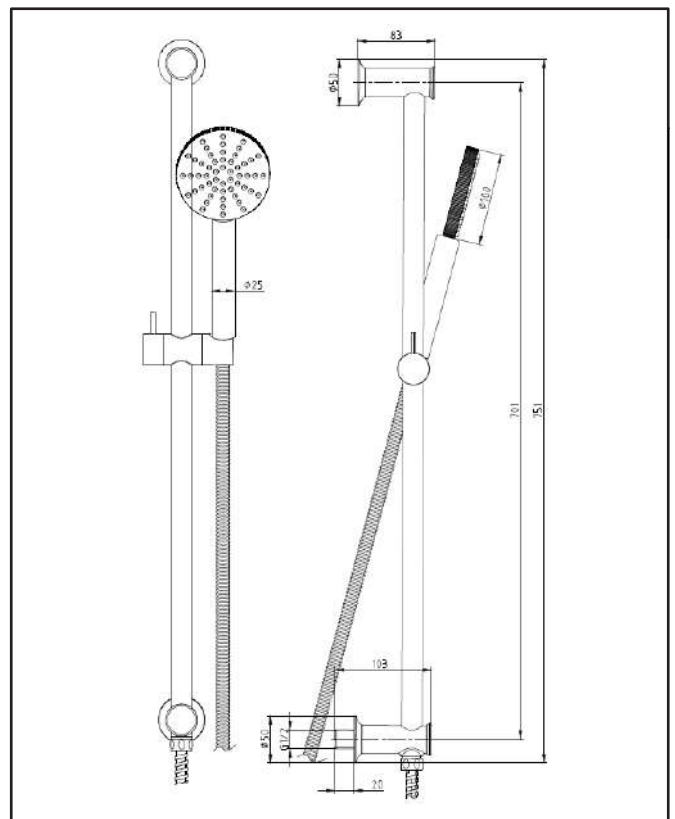

PRODUCT DATA SHEET

Concealed Riser Rail Brushed Bronze

Product Code: NU-077

SCUDO
BEAUTIFUL BATHROOMS

0330 124 7290

sales@scudo.co.uk - www.scudo.co.uk

Scudo is the trading name of Harrison Bathrooms Ltd. Whilst we endeavor to ensure that the product information is accurate, we accept no liability for any information given. All images are for illustration purposes only. Product images and specification are subject to change. Measurement are in millimeters and are nominal.

Product Name	NU-077
Product Description	Concealed Riser Rail Brushed Bronze
Product Transportation	
Barcode	5060991256621
Country of origin	CH
Commodity code	8481801190
Product Measurements	
Product Weight	1.2 KG
Product Width	48mm
Product Height	701mm - 751mm
Product Depth	83mm
Primary Packed Measurements	
Packaged Weight	1.4KG
Packed Height	75mm
Packed Width	162mm
Packed Length	725mm

General Information	
Construction Material	Stainless Steel
Installation type	Wall Mounted
Colour / Finish	Brushed Bronze
Tap / Shower Attributes	
WRAS Approved	No
TMV Approved	No
Minimum Operating Pressure (bar)	0.5
Maximum Operating Pressure (bar)	5
Inlet Connection	½BSP
Shower Type	ConcealedWall Mounted Riser Rail
Flow Rates	
0.2bar (l/min)	3.2
0.5bar (l/min)	5.8
1bar (l/min)	8
2bar (l/min)	11.8
3bar (l/min)	13.4
5bar (l/min)	16.8

Dimensions
(measurements in mm)

LIFETIME GUARANTEE

We are confident in our products and we want our customer to be, we proudly give a lifetime guarantee on our taps and showers, further details can be found on our website