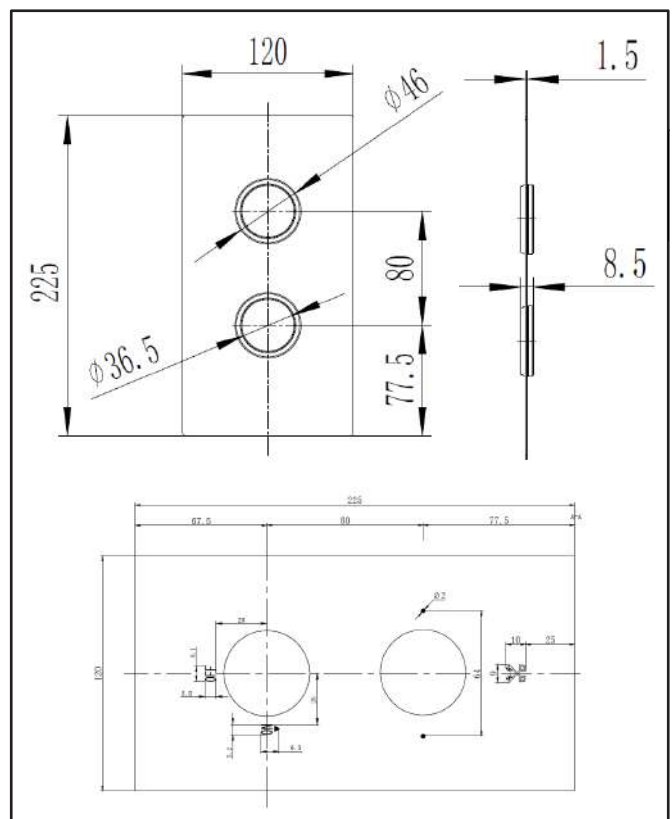

PRODUCT DATA SHEET

Concealed Plate with Sleeves (1 Outlet)

Chrome

Product Code: NU-084

SCUDO
BEAUTIFUL BATHROOMS

0330 124 7290

sales@scudo.co.uk - www.scudo.co.uk

Scudo is the trading name of Harrison Bathrooms Ltd. Whilst we endeavor to ensure that the product information is accurate, we accept no liability for any information given. All images are for illustration purposes only. Product images and specification are subject to change. Measurement are in millimeters and are nominal.

Product Name	NU-084
Product Description	Concealed Plate with Sleeves (1 Outlet) Chrome
Product Transportation	
Barcode	5060991256690
Country of origin	CH
Commodity code	8481801190
Product Measurements	
Product Weight	0.316KG
Product Width	120mm
Product Height	225mm
Product Depth	1.4mm
Primary Packed Measurements	
Packaged Weight	0.4KG
Packed Height	140mm
Packed Width	30mm
Packed Length	240mm

General Information	
Construction Material	Stainless Steel
Installation type	Wall Mounted
Colour / Finish	Chrome
Tap / Shower Attributes	
WRAS Approved	N/A
TMV Approved	N/A
Minimum Operating Pressure (bar)	N/A
Maximum Operating Pressure (bar)	N/A
Inlet Connection	N/A
Shower Type	Concealed Plate with Sleeves
Flow Rates	
0.2bar (l/min)	N/A
0.5bar (l/min)	N/A
1bar (l/min)	N/A
2bar (l/min)	N/A
3bar (l/min)	N/A
5bar (l/min)	N/A