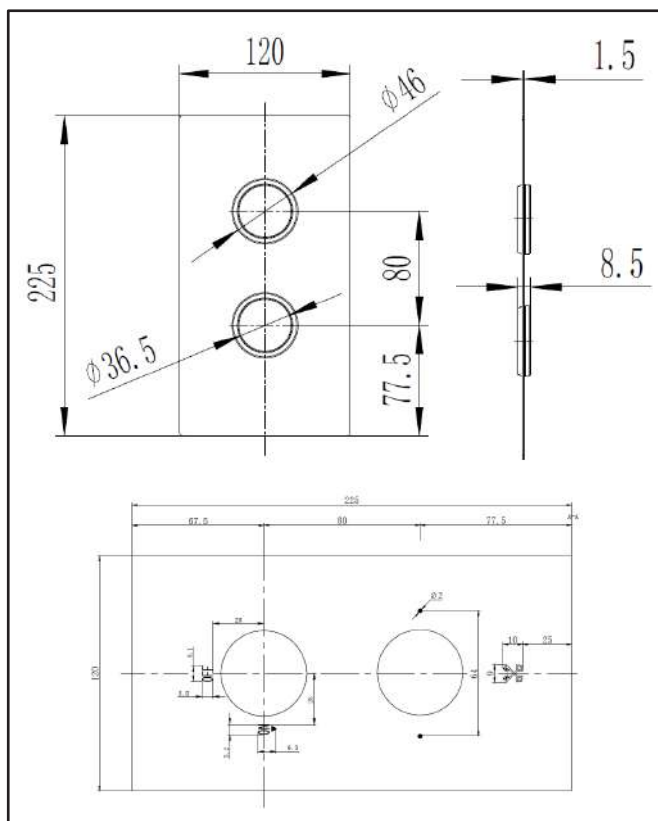

PRODUCT DATA SHEET

Concealed Plate with Sleeves (1 Outlet)

Brushed Bronze

Product Code: NU-087

SCUDO
BEAUTIFUL BATHROOMS

0330 124 7290

sales@scudo.co.uk - www.scudo.co.uk

Scudo is the trading name of Harrison Bathrooms Ltd. Whilst we endeavor to ensure that the product information is accurate, we accept no liability for any information given. All images are for illustration purposes only. Product images and specification are subject to change. Measurement are in millimeters and are nominal.

Product Name	NU-087
Product Description	Concealed Plate with Sleeves (1 Outlet) Brushed Bronze
Product Transportation	
Barcode	5060991256720
Country of origin	CH
Commodity code	8481801190
Product Measurements	
Product Weight	0.316KG
Product Width	120mm
Product Height	225mm
Product Depth	1.4mm
Primary Packed Measurements	
Packaged Weight	0.4KG
Packed Height	140mm
Packed Width	30mm
Packed Length	240mm

General Information	
Construction Material	Stainless Steel
Installation type	Wall Mounted
Colour / Finish	Brushed Bronze
Tap / Shower Attributes	
WRAS Approved	N/A
TMV Approved	N/A
Minimum Operating Pressure (bar)	N/A
Maximum Operating Pressure (bar)	N/A
Inlet Connection	N/A
Shower Type	Concealed Plate with Sleeves
Flow Rates	
0.2bar (l/min)	N/A
0.5bar (l/min)	N/A
1bar (l/min)	N/A
2bar (l/min)	N/A
3bar (l/min)	N/A
5bar (l/min)	N/A