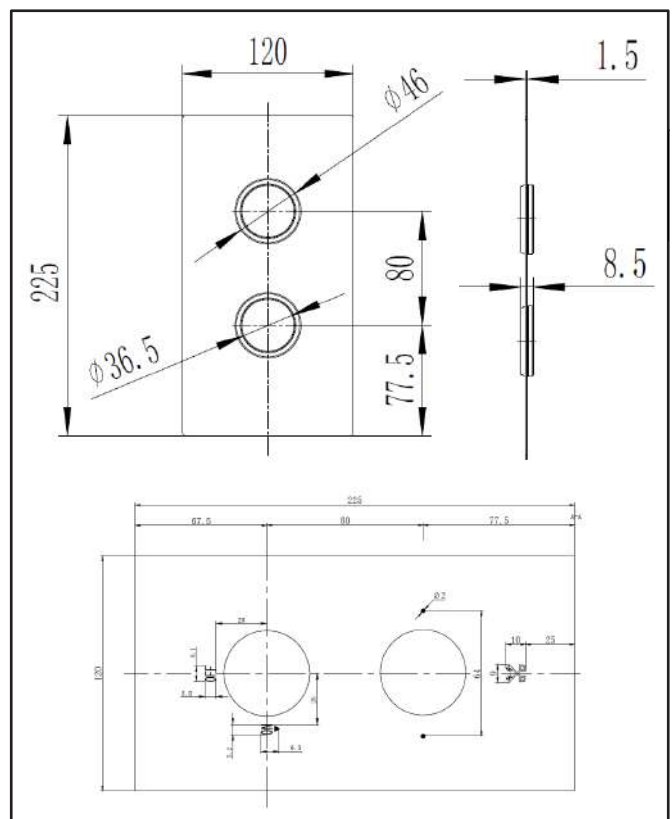

PRODUCT DATA SHEET

Concealed Plate with Sleeves (1 Outlet) Gunmetal

Product Code: NU-088

SCUDO
BEAUTIFUL BATHROOMS

0330 124 7290

sales@scudo.co.uk - www.scudo.co.uk

Scudo is the trading name of Harrison Bathrooms Ltd. Whilst we endeavor to ensure that the product information is accurate, we accept no liability for any information given. All images are for illustration purposes only. Product images and specification are subject to change. Measurement are in millimeters and are nominal.

Product Name	NU-088
Product Description	Concealed Plate with Sleeves (1 Outlet) Gunmetal
Product Transportation	
Barcode	5060991256737
Country of origin	CH
Commodity code	8481801190
Product Measurements	
Product Weight	0.316KG
Product Width	120mm
Product Height	225mm
Product Depth	1.4mm
Primary Packed Measurements	
Packaged Weight	0.4KG
Packed Height	140mm
Packed Width	30mm
Packed Length	240mm

General Information	
Construction Material	Stainless Steel
Installation type	Wall Mounted
Colour / Finish	Gunmetal
Tap / Shower Attributes	
WRAS Approved	N/A
TMV Approved	N/A
Minimum Operating Pressure (bar)	N/A
Maximum Operating Pressure (bar)	N/A
Inlet Connection	N/A
Shower Type	Concealed Plate with Sleeves
Flow Rates	
0.2bar (l/min)	N/A
0.5bar (l/min)	N/A
1bar (l/min)	N/A
2bar (l/min)	N/A
3bar (l/min)	N/A
5bar (l/min)	N/A