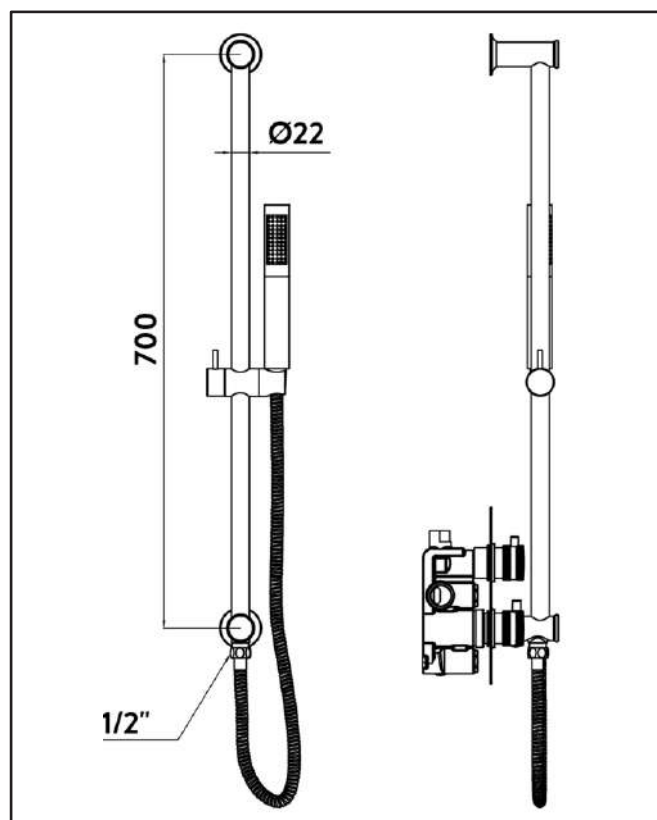

PRODUCT DATA SHEET

Riser Rail & Handset Including Hose Gunmetal

Product Code: NU-133

Product Name	NU-133
Product Description	Riser Rail & Handset Including Hose Gunmetal
Product Transportation	
Barcode	5060991257185
Country of origin	CH
Commodity code	8481801190
Product Measurements	
Product Weight	TBC
Product Width	TBC
Product Height	700mm
Product Depth	TBC
Primary Packed Measurements	
Packaged Weight	TBC
Packed Height	TBC
Packed Width	TBC
Packed Length	TBC

General Information	
Construction Material	Stainless Steel
Installation type	Wall Mounted
Colour / Finish	Gunmetal
Tap / Shower Attributes	
WRAS Approved	No
TMV Approved	No
Minimum Operating Pressure (bar)	0.5
Maximum Operating Pressure (bar)	5
Inlet Connection	½BSP
Shower Type	Wall Mounted
Flow Rates	
0.2bar (l/min)	3.1
0.5bar (l/min)	5.4
1bar (l/min)	7.2
2bar (l/min)	10.1
3bar (l/min)	12.8
5bar (l/min)	16.7

Dimensions
(measurements in mm)

LIFETIME GUARANTEE

We are confident in our products and we want our customer to be, we proudly give a lifetime guarantee on our taps and showers, further details can be found on our website