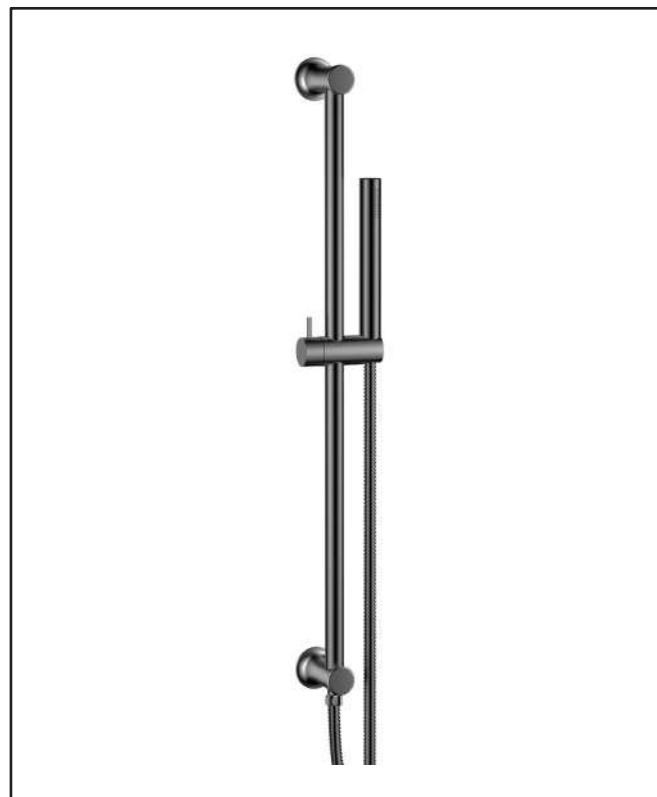

PRODUCT DATA SHEET

Riser Rail & Handset Including Hose Gunmetal

Product Code: NU-133

Product Name	NU-133
Product Description	Riser Rail & Handset Including Hose Gunmetal
Product Transportation	
Barcode	5060991257185
Country of origin	CH
Commodity code	8481801190
Product Measurements	
Product Weight	TBC
Product Width	TBC
Product Height	700mm
Product Depth	TBC
Primary Packed Measurements	
Packaged Weight	TBC
Packed Height	TBC
Packed Width	TBC
Packed Length	TBC

General Information	
Construction Material	Stainless Steel
Installation type	Wall Mounted
Colour / Finish	Gunmetal
Tap / Shower Attributes	
WRAS Approved	No
TMV Approved	No
Minimum Operating Pressure (bar)	0.5
Maximum Operating Pressure (bar)	5
Inlet Connection	½BSP
Shower Type	Wall Mounted
Flow Rates	
0.2bar (l/min)	3.1
0.5bar (l/min)	5.4
1bar (l/min)	7.2
2bar (l/min)	10.1
3bar (l/min)	12.8
5bar (l/min)	16.7

SCUDO
BEAUTIFUL BATHROOMS

0330 124 7290

sales@scudo.co.uk - www.scudo.co.uk

Scudo is the trading name of Harrison Bathrooms Ltd. Whilst we endeavor to ensure that the product information is accurate, we accept no liability for any information given. All images are for illustration purposes only. Product images and specification are subject to change. Measurement are in millimeters and are nominal.