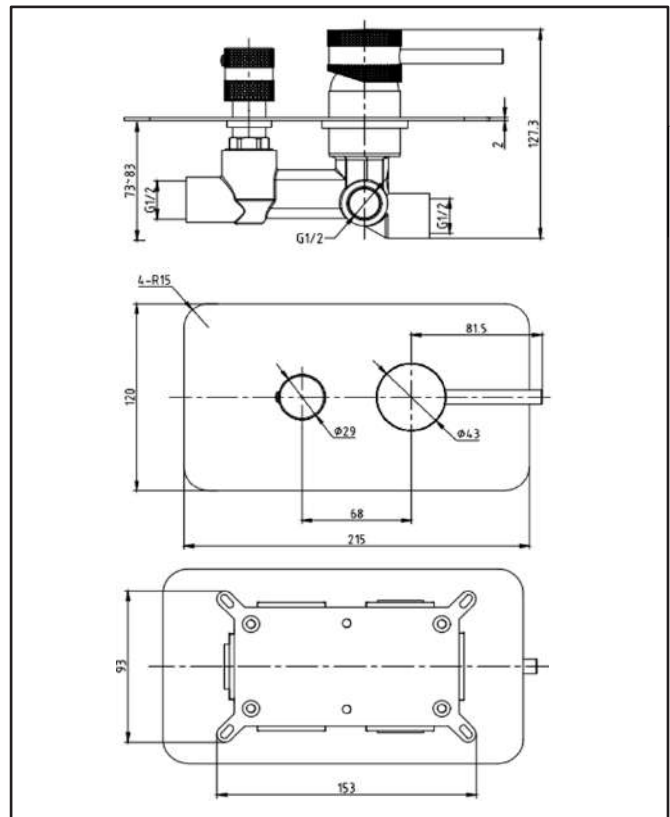

PRODUCT DATA SHEET

Core Concealed Manual Dual Outlet Chrome

Product Code: NU-134

Product Name	NU-134
Product Description	Core Concealed Manual Dual Outlet Chrome
Product Transportation	
Barcode	5060991257192
Country of origin	CH
Commodity code	8481801190
Product Measurements	
Product Weight	1.96KG
Product Width	120mm
Product Height	215mm
Product Depth	51mm
Primary Packed Measurements	
Packaged Weight	2.5KG
Packed Height	75mm
Packed Width	185mm
Packed Length	75mm

General Information	
Construction Material	Stainless Steel
Installation type	Wall Mounted
Colour / Finish	Chrome
Tap / Shower Attributes	
WRAS Approved	No
TMV Approved	No
Minimum Operating Pressure (bar)	0.5
Maximum Operating Pressure (bar)	5
Inlet Connection	½BSP
Shower Type	Concealed Wall Mounted
Flow Rates	
0.2bar (l/min)	4.3
0.5bar (l/min)	6.7
1bar (l/min)	9.2
2bar (l/min)	12.6
3bar (l/min)	15.5
5bar (l/min)	20.2

SCUDO
BEAUTIFUL BATHROOMS

0330 124 7290

sales@scudo.co.uk - www.scudo.co.uk

Scudo is the trading name of Harrison Bathrooms Ltd. Whilst we endeavor to ensure that the product information is accurate, we accept no liability for any information given. All images are for illustration purposes only. Product images and specification are subject to change. Measurement are in millimeters and are nominal.

Dimensions
(measurements in mm)

LIFETIME GUARANTEE

We are confident in our products and we want our customer to be, we proudly give a lifetime guarantee on our taps and showers. further details can be found on our website