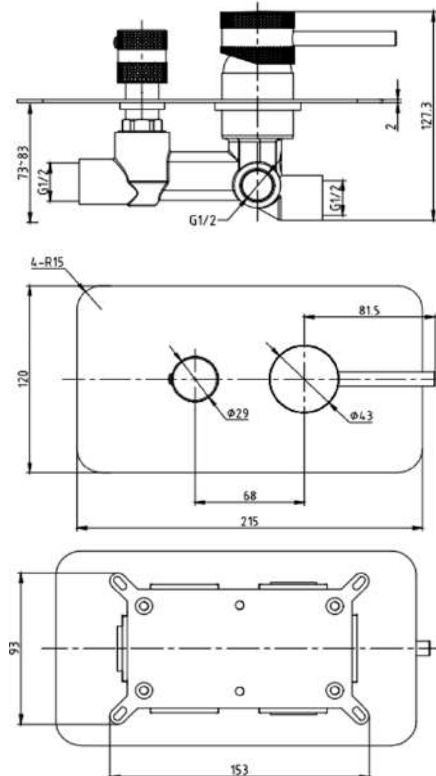

PRODUCT DATA SHEET

Core Concealed Manual Dual Outlet Matte Black

Product Code: NU-135

Product Name	NU-135
Product Description	Core Concealed Manual Dual Outlet Matte Black
Product Transportation	
Barcode	5060991257208
Country of origin	CH
Commodity code	8481801190
Product Measurements	
Product Weight	1.96KG
Product Width	120mm
Product Height	215mm
Product Depth	51mm
Primary Packed Measurements	
Packaged Weight	2.5KG
Packed Height	75mm
Packed Width	185mm
Packed Length	75mm

General Information	
Construction Material	Stainless Steel
Installation type	Wall Mounted
Colour / Finish	Matte Black
Tap / Shower Attributes	
WRAS Approved	No
TMV Approved	No
Minimum Operating Pressure (bar)	0.5
Maximum Operating Pressure (bar)	5
Inlet Connection	½BSP
Shower Type	Concealed Wall Mounted
Flow Rates	
0.2bar (l/min)	4.3
0.5bar (l/min)	6.7
1bar (l/min)	9.2
2bar (l/min)	12.6
3bar (l/min)	15.5
5bar (l/min)	20.2

SCUDO
BEAUTIFUL BATHROOMS

0330 124 7290

sales@scudo.co.uk - www.scudo.ce.uk

Scudo is the trading name of Harrison Bathrooms Ltd. Whilst we endeavor to ensure that the product information is accurate, we accept no liability for any information given. All images are for illustration purposes only. Product images and specification are subject to change. Measurement are in millimeters and are nominal.

Dimensions
(measurements in mm)

LIFETIME GUARANTEE

We are confident in our products and we want our customer to be, we proudly give a lifetime guarantee on our taps and showers. further details can be found on our website