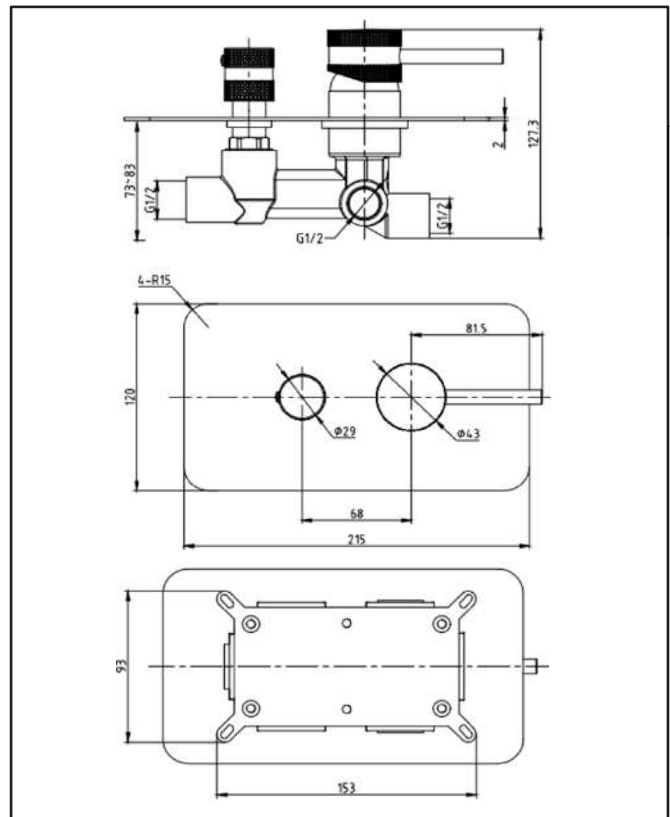

PRODUCT DATA SHEET

Core Concealed Manual Dual Outlet Brushed Brass

Product Code: NU-136

Product Name	NU-136
Product Description	Core Concealed Manual Dual Outlet Brushed Brass
Product Transportation	
Barcode	5060991257215
Country of origin	CH
Commodity code	8481801190
Product Measurements	
Product Weight	1.96KG
Product Width	120mm
Product Height	215mm
Product Depth	51mm
Primary Packed Measurements	
Packaged Weight	2.5KG
Packed Height	75mm
Packed Width	185mm
Packed Length	75mm

General Information	
Construction Material	Stainless Steel
Installation type	Wall Mounted
Colour / Finish	Brushed Brass
Tap / Shower Attributes	
WRAS Approved	No
TMV Approved	No
Minimum Operating Pressure (bar)	0.5
Maximum Operating Pressure (bar)	5
Inlet Connection	½BSP
Shower Type	Concealed Wall Mounted
Flow Rates	
0.2bar (l/min)	4.3
0.5bar (l/min)	6.7
1bar (l/min)	9.2
2bar (l/min)	12.6
3bar (l/min)	15.5
5bar (l/min)	20.2

SCUDO
BEAUTIFUL BATHROOMS

0330 124 7290

sales@scudo.co.uk - www.scudo.ce.uk

Scudo is the trading name of Harrison Bathrooms Ltd. Whilst we endeavor to ensure that the product information is accurate, we accept no liability for any information given. All images are for illustration purposes only. Product images and specification are subject to change. Measurement are in millimeters and are nominal.

Dimensions
(measurements in mm)

LIFETIME GUARANTEE

We are confident in our products and we want our customer to be, we proudly give a lifetime guarantee on our taps and showers. further details can be found on our website