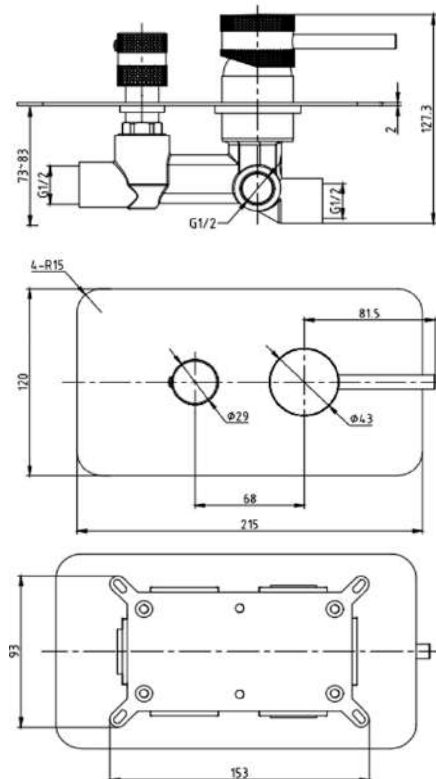

PRODUCT DATA SHEET

Core Concealed Manual Dual Outlet Brushed Bronze

Product Code: NU-137

Product Name	NU-137
Product Description	Core Concealed Manual Dual Outlet Brushed Bronze
Product Transportation	
Barcode	5060991257222
Country of origin	CH
Commodity code	8481801190
Product Measurements	
Product Weight	1.96KG
Product Width	120mm
Product Height	215mm
Product Depth	51mm
Primary Packed Measurements	
Packaged Weight	2.5KG
Packed Height	75mm
Packed Width	185mm
Packed Length	75mm

General Information	
Construction Material	Stainless Steel
Installation type	Wall Mounted
Colour / Finish	Brushed Bronze
Tap / Shower Attributes	
WRAS Approved	No
TMV Approved	No
Minimum Operating Pressure (bar)	0.5
Maximum Operating Pressure (bar)	5
Inlet Connection	½BSP
Shower Type	Concealed Wall Mounted
Flow Rates	
0.2bar (l/min)	4.3
0.5bar (l/min)	6.7
1bar (l/min)	9.2
2bar (l/min)	12.6
3bar (l/min)	15.5
5bar (l/min)	20.2

SCUDO
BEAUTIFUL BATHROOMS

0330 124 7290

sales@scudo.co.uk - www.scudo.co.uk

Scudo is the trading name of Harrison Bathrooms Ltd. Whilst we endeavor to ensure that the product information is accurate, we accept no liability for any information given. All images are for illustration purposes only. Product images and specification are subject to change. Measurement are in millimeters and are nominal.

Dimensions
(measurements in mm)

LIFETIME GUARANTEE

We are confident in our products and we want our customer to be, we proudly give a lifetime guarantee on our taps and showers. further details can be found on our website