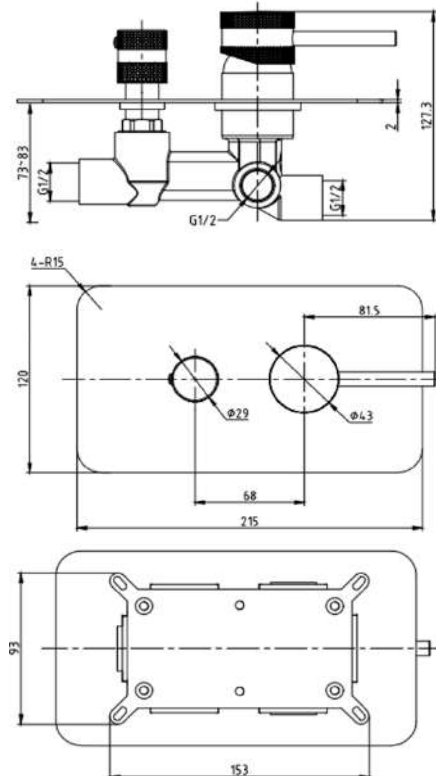

## Core Concealed Manual Dual Outlet Gunmetal

Product Code: NU-138

Product Name	NU-138
Product Description	Core Concealed Manual Dual Outlet Gunmetal
<b>Product Transportation</b>	
Barcode	5060991257239
Country of origin	CH
Commodity code	8481801190
<b>Product Measurements</b>	
Product Weight	1.96KG
Product Width	120mm
Product Height	215mm
Product Depth	51mm
<b>Primary Packed Measurements</b>	
Packaged Weight	2.5KG
Packed Height	75mm
Packed Width	185mm
Packed Length	75mm

<b>General Information</b>	
Construction Material	Stainless Steel
Installation type	Wall Mounted
Colour / Finish	Gunmetal
<b>Tap / Shower Attributes</b>	
WRAS Approved	No
TMV Approved	No
Minimum Operating Pressure (bar)	0.5
Maximum Operating Pressure (bar)	5
Inlet Connection	½BSP
Shower Type	Concealed Wall Mounted
<b>Flow Rates</b>	
0.2bar (l/min)	4.3
0.5bar (l/min)	6.7
1bar (l/min)	9.2
2bar (l/min)	12.6
3bar (l/min)	15.5
5bar (l/min)	20.2

**Dimensions**  
(measurements in mm)