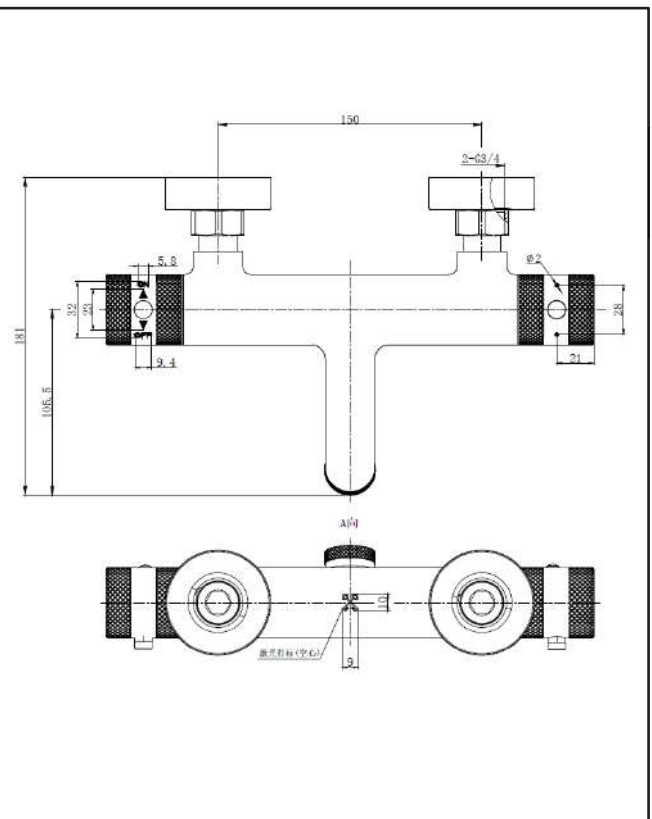

Product Name	NU-14 7
Product Description	Core Thermo BSM 1 Outlet Brushed Bronze
<b>Product Transportation</b>	
Barcode	5060991257321
Country of origin	CH
Commodity code	8481801190
<b>Product Measurements</b>	
Product Weight	2.19KG
Product Width	276mm
Product Height	55mm
Product Depth	170mm
<b>Primary Packed Measurements</b>	
Packaged Weight	2.KG
Packed Height	155mm
Packed Width	165mm
Packed Length	295mm

<b>General Information</b>	
Construction Material	Brass / Stainless Steel
Installation type	Wall Mounted
Colour / Finish	Brushed Bronze
<b>Tap / Shower Attributes</b>	
WRAS Approved	No
TMV Approved	No
Minimum Operating Pressure (bar)	0.5
Maximum Operating Pressure (bar)	5
Inlet Connection	3/4BSP
Shower Type	Exposed Wall Mounted
<b>Flow Rates</b>	
0.2bar (l/min)	3.2
0.5bar (l/min)	6.3
1bar (l/min)	7.9
2bar (l/min)	11.8
3bar (l/min)	14.1
5bar (l/min)	18.7

**Dimensions**  
(measurements in mm)