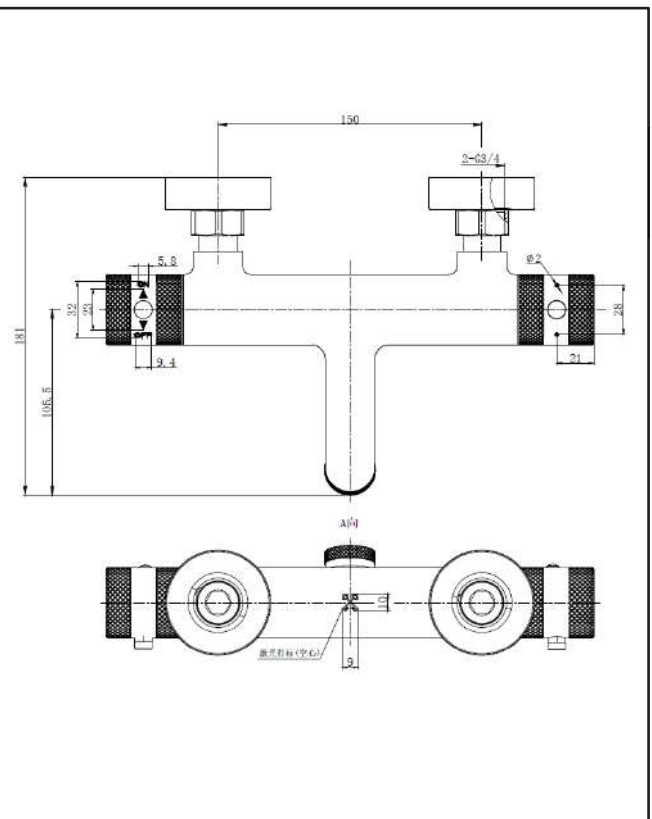

## Core Thermo BSM 1 Outlet Gunmetal

Product Code: NU-148

**SCUDO**  
BEAUTIFUL BATHROOMS

0330 124 7290

sales@scudo.co.uk - www.scudo.co.uk

Scudo is the trading name of Harrison Bathrooms Ltd. Whilst we endeavor to ensure that the product information is accurate, we accept no liability for any information given. All images are for illustration purposes only. Product images and specification are subject to change. Measurement are in millimeters and are nominal.

Product Name	NU-148
Product Description	Core Thermo BSM 1 Outlet Gunmetal
Product Transportation	
Barcode	5060991257338
Country of origin	CH
Commodity code	8481801190
Product Measurements	
Product Weight	2.19KG
Product Width	276mm
Product Height	55mm
Product Depth	170mm
Primary Packed Measurements	
Packaged Weight	2.KG
Packed Height	155mm
Packed Width	165mm
Packed Length	295mm

General Information	
Construction Material	Brass / Stainless Steel
Installation type	Wall Mounted
Colour / Finish	Gunmetal
Tap / Shower Attributes	
WRAS Approved	No
TMV Approved	No
Minimum Operating Pressure (bar)	0.5
Maximum Operating Pressure (bar)	5
Inlet Connection	3/4BSP
Shower Type	Exposed Wall Mounted
Flow Rates	
0.2bar (l/min)	3.2
0.5bar (l/min)	6.3
1bar (l/min)	7.9
2bar (l/min)	11.8
3bar (l/min)	14.1
5bar (l/min)	18.7

**Dimensions**  
(measurements in mm)